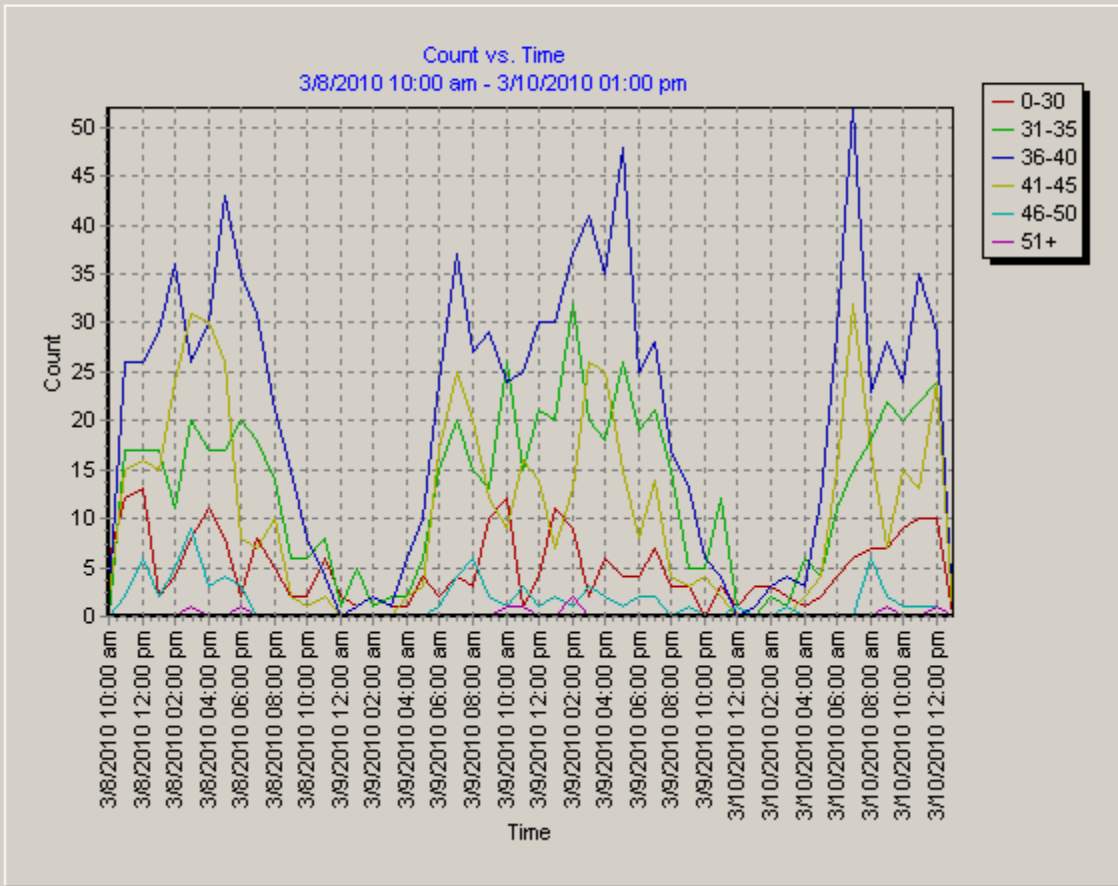

Date: 3/10/2010 07:56:49 pm

Start Date: 3/8/2010 10:00 am

End Date: 3/10/2010 01:00 pm

Time Interval: 60 minutes

Speed Interval: 5 mph

Posted Speed Limit: 35 mph

Average Speed: 37 mph

Highest Speed: 63 mph

50th Percentile: 37 mph

85th Percentile: 42 mph

Number Above Speed Limit: 1719

Total Number of Vehicles: 2641

Comments:

Date: 3/10/2010 07:52:50 pm

Start Date: 3/8/2010 10:00 am

End Date: 3/10/2010 01:00 pm

Time Interval: 60 minutes

Speed Interval: 5 mph

Posted Speed Limit: 35 mph

Average Speed: 37 mph

Highest Speed: 63 mph

50th Percentile: 37 mph

85th Percentile: 42 mph

Number Above Speed Limit: 1719

Total Number of Vehicles: 2641

Comments: