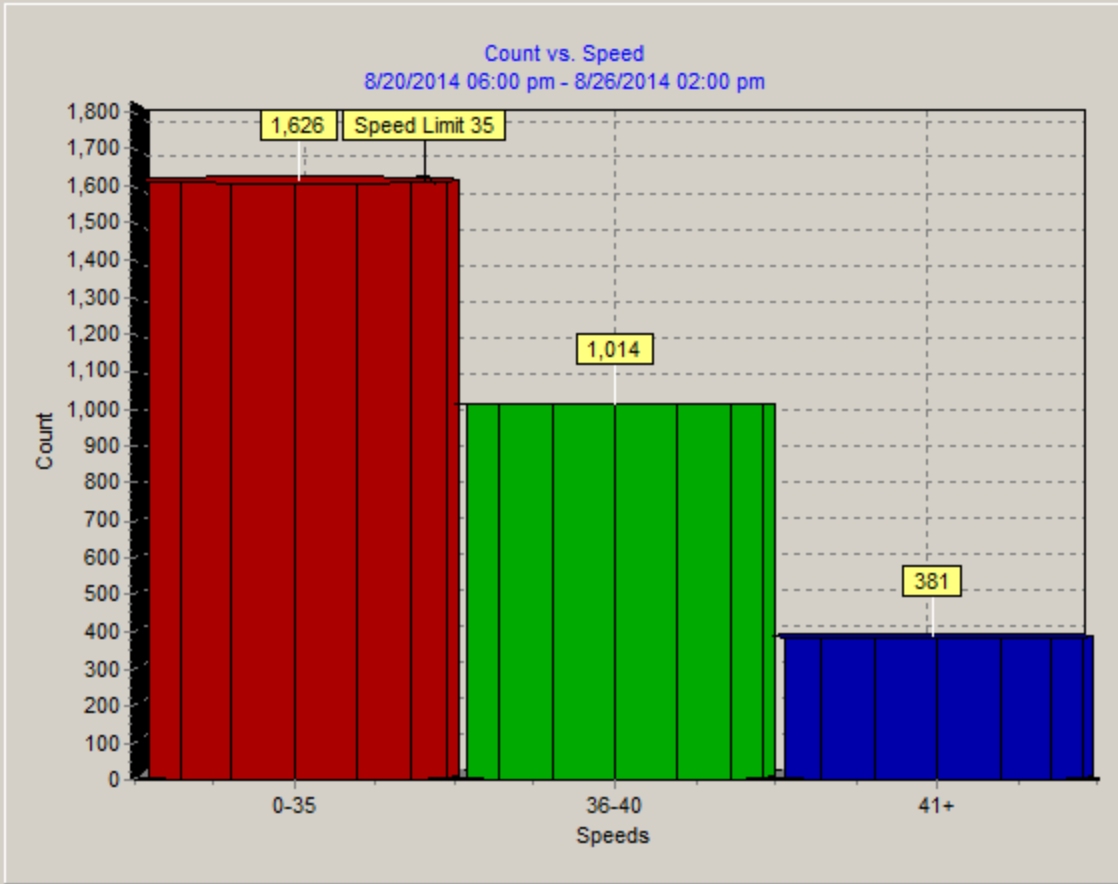

Date: 8/29/2014 03:29:38 pm

Start Date: 8/20/2014 06:00 pm

End Date: 8/26/2014 02:00 pm

Time Interval: 60 minutes

Speed Interval: 5 mph

Posted Speed Limit: 35 mph

Average Speed: 33 mph

Highest Speed: 57 mph

50th Percentile: 35 mph

85th Percentile: 40 mph

Number Above Speed Limit: 1395

Total Number of Vehicles: 3021

Comments:

Date: 8/29/2014 03:31:39 pm

Start Date: 8/20/2014 06:00 pm

End Date: 8/26/2014 02:00 pm

Time Interval: 60 minutes

Speed Interval: 5 mph

Posted Speed Limit: 35 mph

Average Speed: 33 mph

Highest Speed: 57 mph

50th Percentile: 35 mph

85th Percentile: 40 mph

Number Above Speed Limit: 1395

Total Number of Vehicles: 3021

Comments: