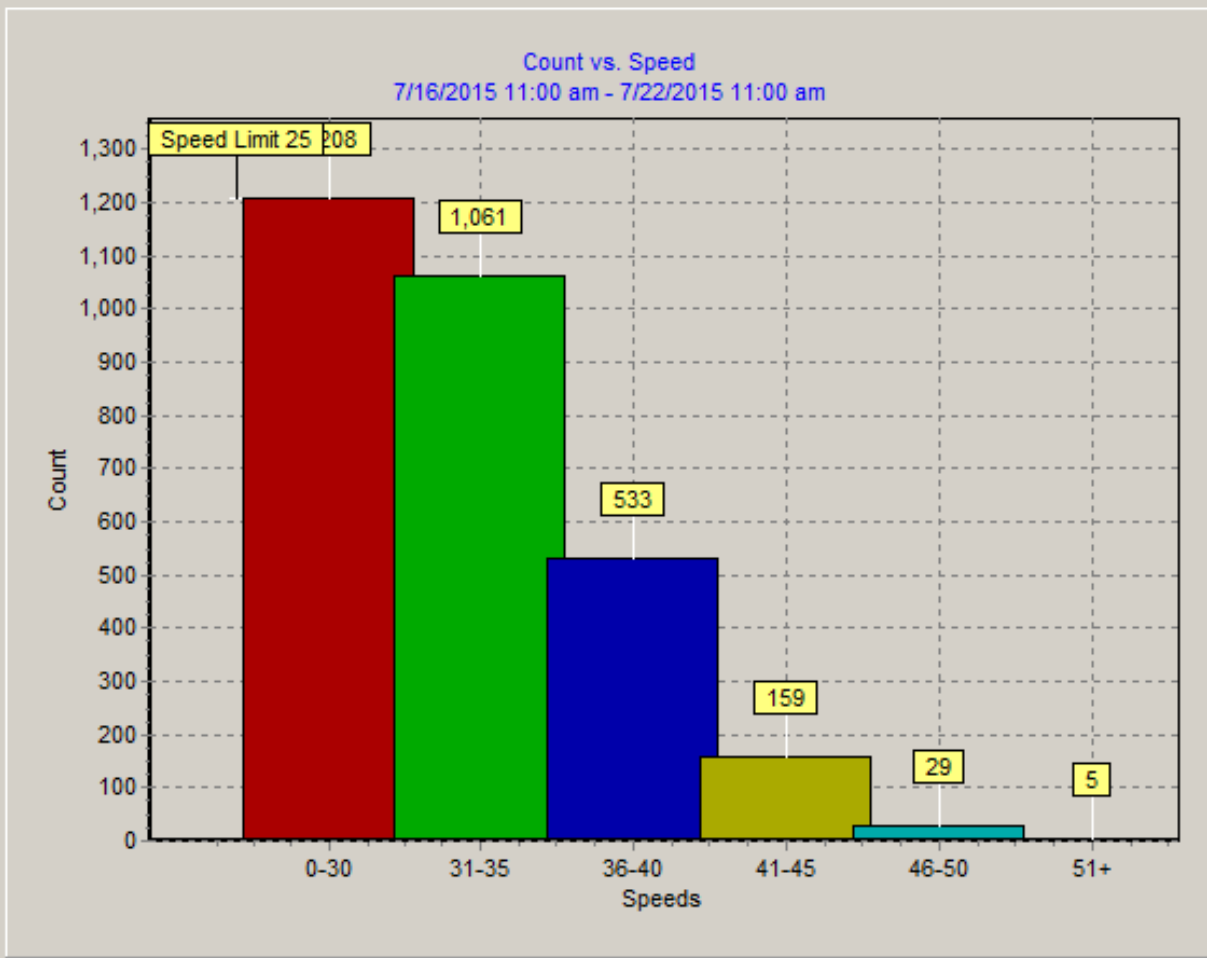

50th Percentile: 32 mph

85th Percentile: 37 mph

Number Above Speed Limit: 2522

Total Number of Vehicles: 2995

Comments:

WB E Jelinek Av at Tower Ridge Place

Date: 7/22/2015 11:40:56 am

Start Date: 7/16/2015 11:00 am

End Date: 7/22/2015 11:00 am

Time Interval: 60 minutes

Speed Interval: 5 mph

Posted Speed Limit: 25 mph

Average Speed: 31 mph

Highest Speed: 66 mph

50th Percentile: 32 mph

85th Percentile: 37 mph

Number Above Speed Limit: 2522

Total Number of Vehicles: 2995

Comments:

WB E Jelinek Av at Tower Ridge Place

Date: 7/22/2015 11:41:40 am

Start Date: 7/16/2015 11:00 am

End Date: 7/22/2015 11:00 am

Time Interval: 60 minutes

Speed Interval: 5 mph

Posted Speed Limit: 25 mph

Average Speed: 31 mph

Highest Speed: 66 mph

50th Percentile: 32 mph

85th Percentile: 37 mph

Number Above Speed Limit: 2522

Total Number of Vehicles: 2995