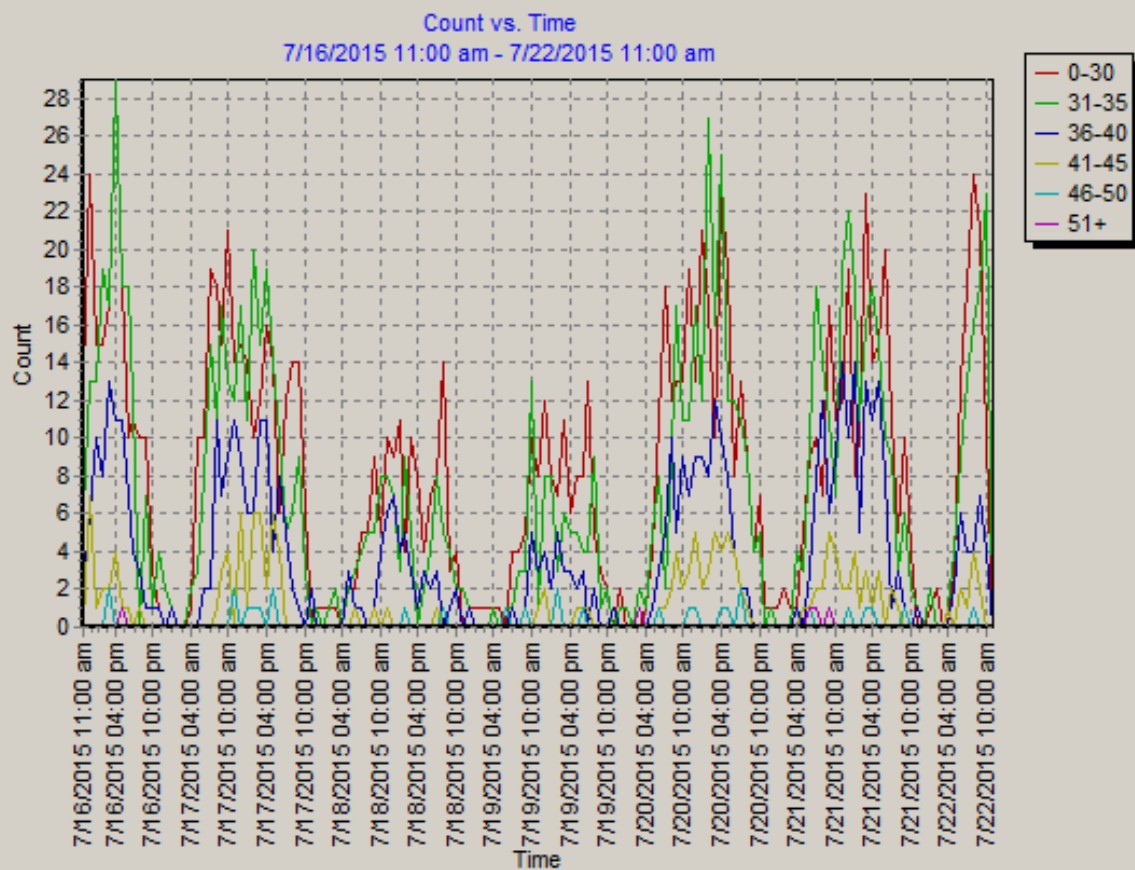

50th Percentile: 32 mph

85th Percentile: 37 mph

Number Above Speed Limit: 2522

Total Number of Vehicles: 2995

Comments:

WB E Jelinek Av at Tower Ridge Place

Date: 7/22/2015 11:40:56 am

Start Date: 7/16/2015 11:00 am

End Date: 7/22/2015 11:00 am

Time Interval: 60 minutes

Speed Interval: 5 mph

Posted Speed Limit: 25 mph

Average Speed: 31 mph

Highest Speed: 66 mph

50th Percentile: 32 mph

85th Percentile: 37 mph

Number Above Speed Limit: 2522

Total Number of Vehicles: 2995

Comments:

WB E Jelinek Av at Tower Ridge Place

Date: 7/22/2015 11:41:40 am

Start Date: 7/16/2015 11:00 am

End Date: 7/22/2015 11:00 am

Time Interval: 60 minutes

Speed Interval: 5 mph

Posted Speed Limit: 25 mph

Average Speed: 31 mph

Highest Speed: 66 mph

50th Percentile: 32 mph

85th Percentile: 37 mph

Number Above Speed Limit: 2522

Total Number of Vehicles: 2995