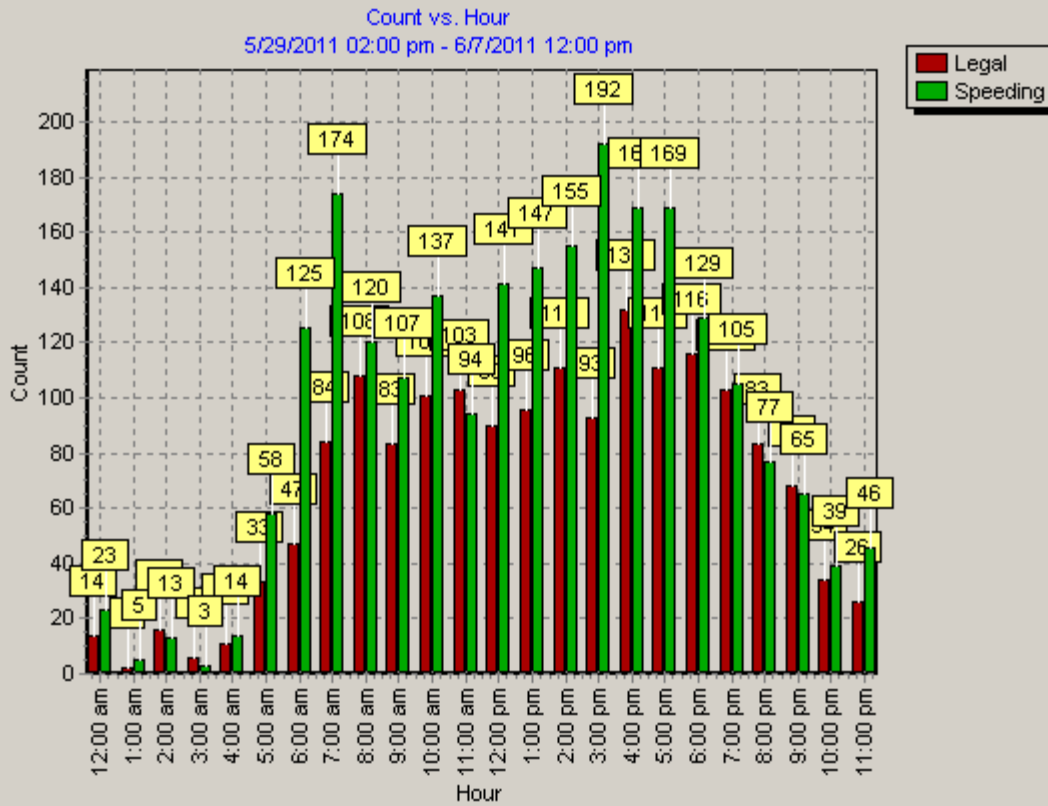

Date: 6/7/2011 03:13:20 pm

Start Date: 5/29/2011 02:00 pm

End Date: 6/7/2011 12:00 pm

Time Interval: 60 minutes

Speed Interval: 5 mph

Posted Speed Limit: 25 mph

Average Speed: 25 mph

Highest Speed: 57 mph

50th Percentile: 26 mph

85th Percentile: 31 mph

Number Above Speed Limit: 2307

Total Number of Vehicles: 3978

Comments:

Date: 6/7/2011 03:11:45 pm

Start Date: 5/29/2011 02:00 pm

End Date: 6/7/2011 12:00 pm

Time Interval: 60 minutes

Speed Interval: 5 mph

Posted Speed Limit: 25 mph

Average Speed: 25 mph

Highest Speed: 57 mph

50th Percentile: 26 mph

85th Percentile: 31 mph

Number Above Speed Limit: 2307

Total Number of Vehicles: 3978

Comments: