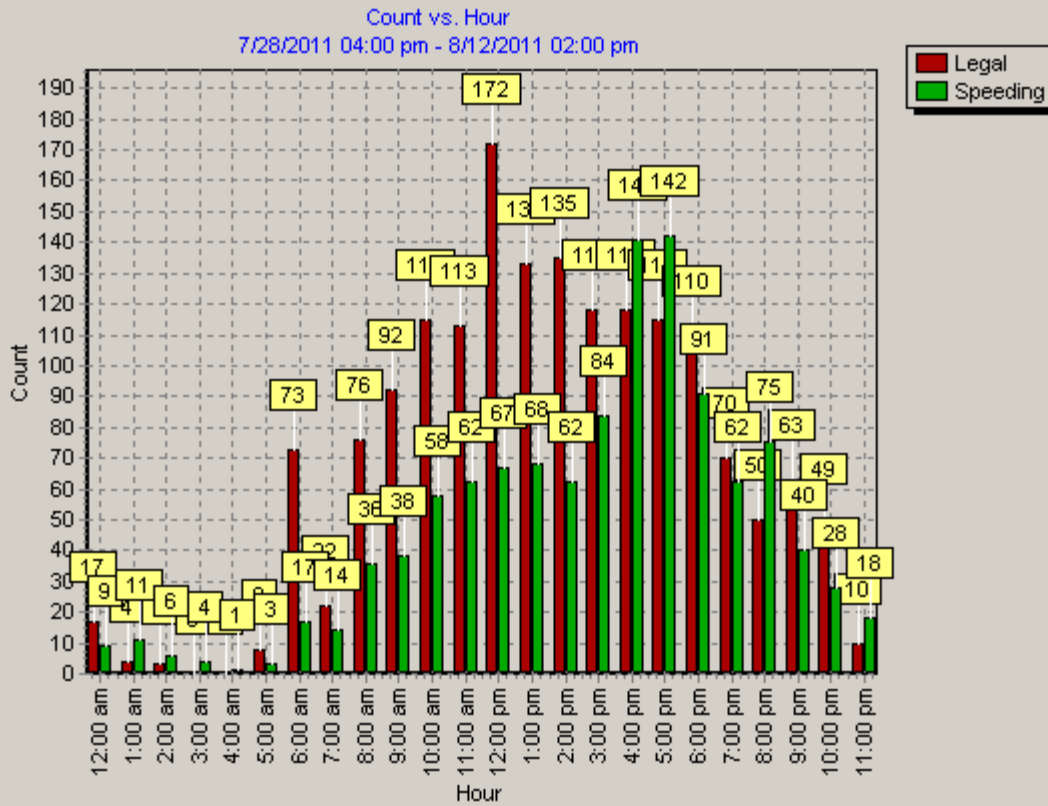

Date: 8/16/2011 09:21:05 am

Start Date: 7/28/2011 04:00 pm

End Date: 8/12/2011 02:00 pm

Time Interval: 60 minutes

Speed Interval: 5 mph

Posted Speed Limit: 25 mph

Average Speed: 22 mph

Highest Speed: 80 mph

50th Percentile: 24 mph

85th Percentile: 29 mph

Number Above Speed Limit: 1137

Total Number of Vehicles: 2803

Comments:

Date: 8/16/2011 09:19:01 am

Start Date: 7/28/2011 04:00 pm

End Date: 8/12/2011 02:00 pm

Time Interval: 60 minutes

Speed Interval: 5 mph

Posted Speed Limit: 25 mph

Average Speed: 22 mph

Highest Speed: 80 mph

50th Percentile: 24 mph

85th Percentile: 29 mph

Number Above Speed Limit: 1137

Total Number of Vehicles: 2803

Comments: