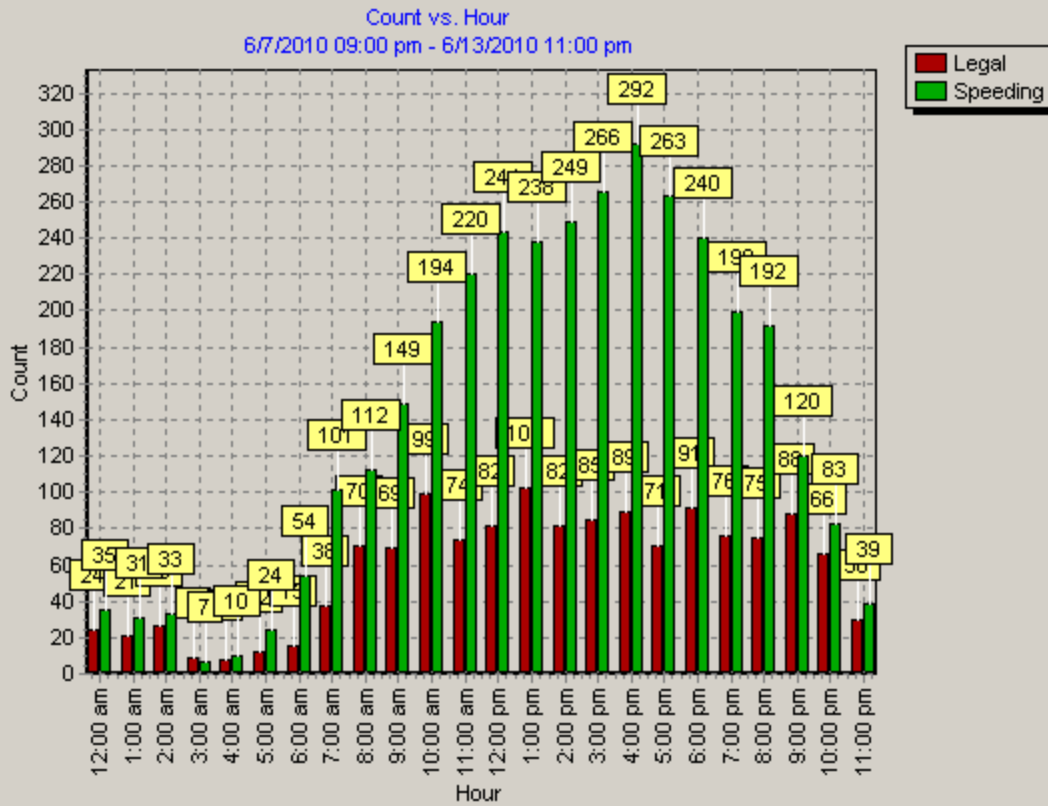

Date: 6/13/2010 10:47:23 pm

Start Date: 6/7/2010 09:00 pm

End Date: 6/13/2010 11:00 pm

Time Interval: 60 minutes

Speed Interval: 5 mph

Posted Speed Limit: 25 mph

Average Speed: 27 mph

Highest Speed: 55 mph

50th Percentile: 27 mph

85th Percentile: 31 mph

Number Above Speed Limit: 3395

Total Number of Vehicles: 4797

Comments:

06-08-10 to 06-13-10

Date: 6/13/2010 10:39:47 pm

Start Date: 6/7/2010 09:00 pm

End Date: 6/13/2010 11:00 pm

Time Interval: 60 minutes

Speed Interval: 5 mph

Posted Speed Limit: 25 mph

Average Speed: 27 mph

Highest Speed: 55 mph

50th Percentile: 27 mph

85th Percentile: 31 mph

Number Above Speed Limit: 3395

Total Number of Vehicles: 4797

Comments:

06-08-10 to 06-13-10