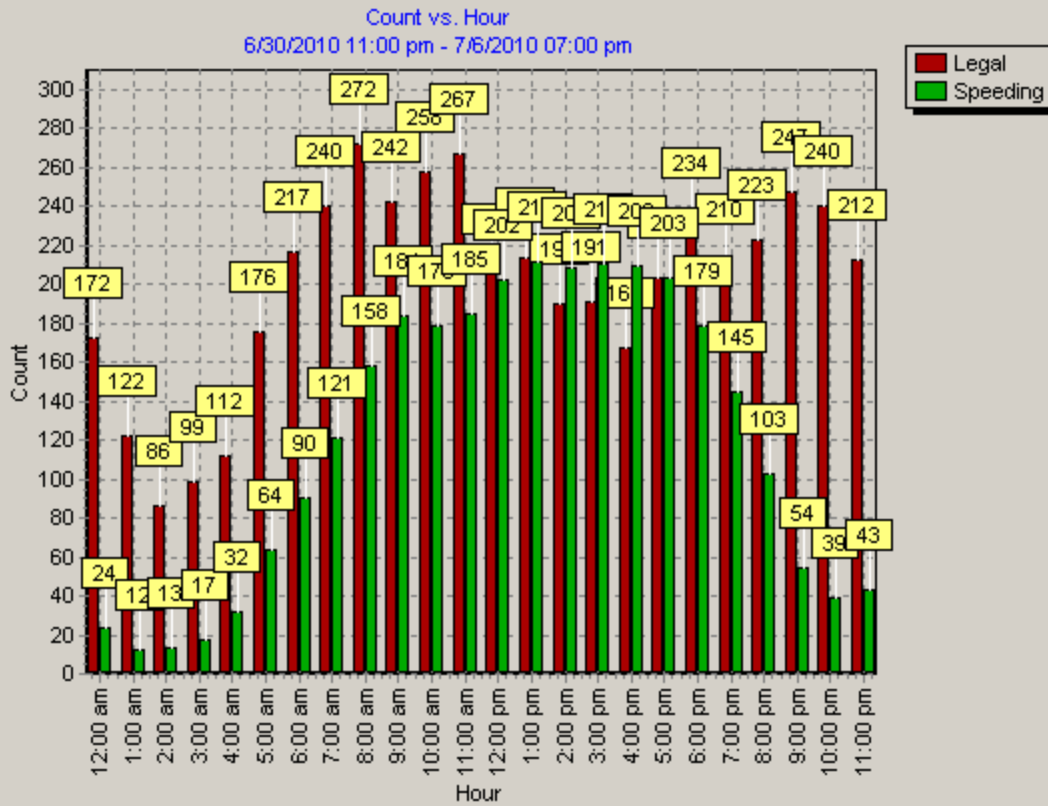

Date: 7/8/2010 11:17:43 am

Start Date: 6/30/2010 11:00 pm

End Date: 7/6/2010 07:00 pm

Time Interval: 60 minutes

Speed Interval: 5 mph

Posted Speed Limit: 45 mph

Average Speed: 43 mph

Highest Speed: 98 mph

50th Percentile: 44 mph

85th Percentile: 49 mph

Number Above Speed Limit: 2885

Total Number of Vehicles: 7684

Comments:

Date: 7/8/2010 11:14:00 am

Start Date: 6/30/2010 11:00 pm

End Date: 7/6/2010 07:00 pm

Time Interval: 60 minutes

Speed Interval: 5 mph

Posted Speed Limit: 45 mph

Average Speed: 43 mph

Highest Speed: 98 mph

50th Percentile: 44 mph

85th Percentile: 49 mph

Number Above Speed Limit: 2885

Total Number of Vehicles: 7684

Comments: