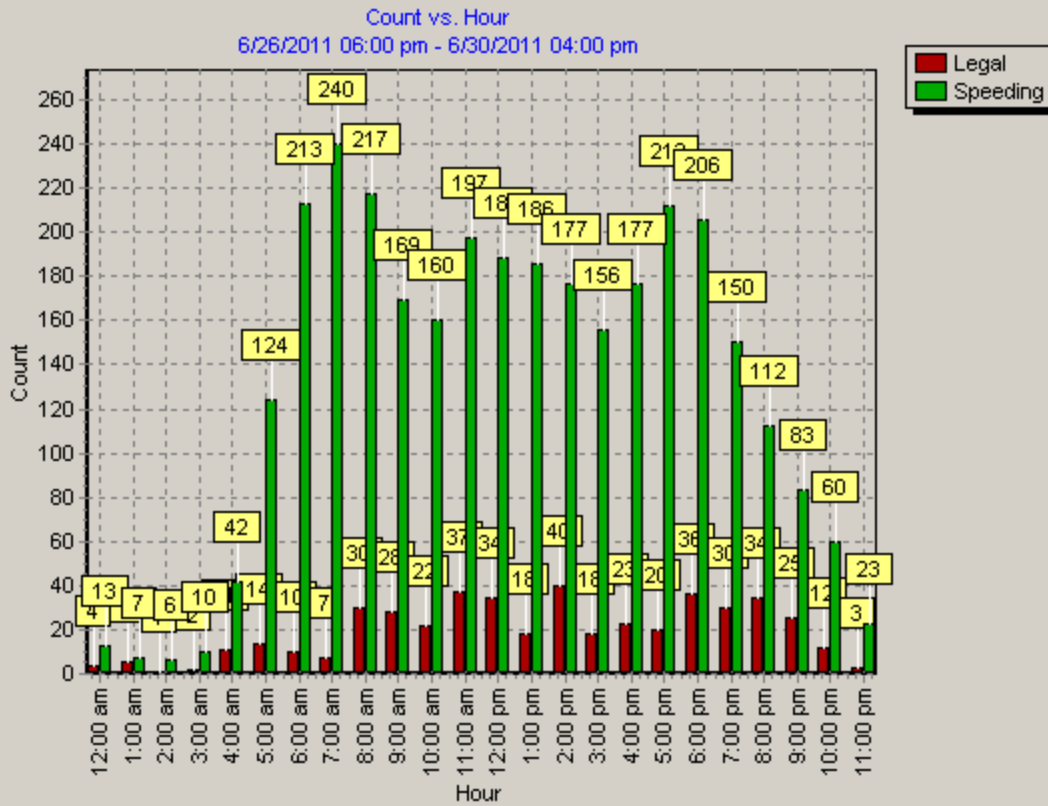

Date: 7/11/2011 09:00:35 am

Start Date: 6/26/2011 06:00 pm

End Date: 6/30/2011 04:00 pm

Time Interval: 60 minutes

Speed Interval: 5 mph

Posted Speed Limit: 25 mph

Average Speed: 29 mph

Highest Speed: 59 mph

50th Percentile: 30 mph

85th Percentile: 33 mph

Number Above Speed Limit: 3128

Total Number of Vehicles: 3592

Comments:

Date: 7/11/2011 08:58:53 am

Start Date: 6/26/2011 06:00 pm

End Date: 6/30/2011 04:00 pm

Time Interval: 60 minutes

Speed Interval: 5 mph

Posted Speed Limit: 25 mph

Average Speed: 29 mph

Highest Speed: 59 mph

50th Percentile: 30 mph

85th Percentile: 33 mph

Number Above Speed Limit: 3128

Total Number of Vehicles: 3592

Comments: