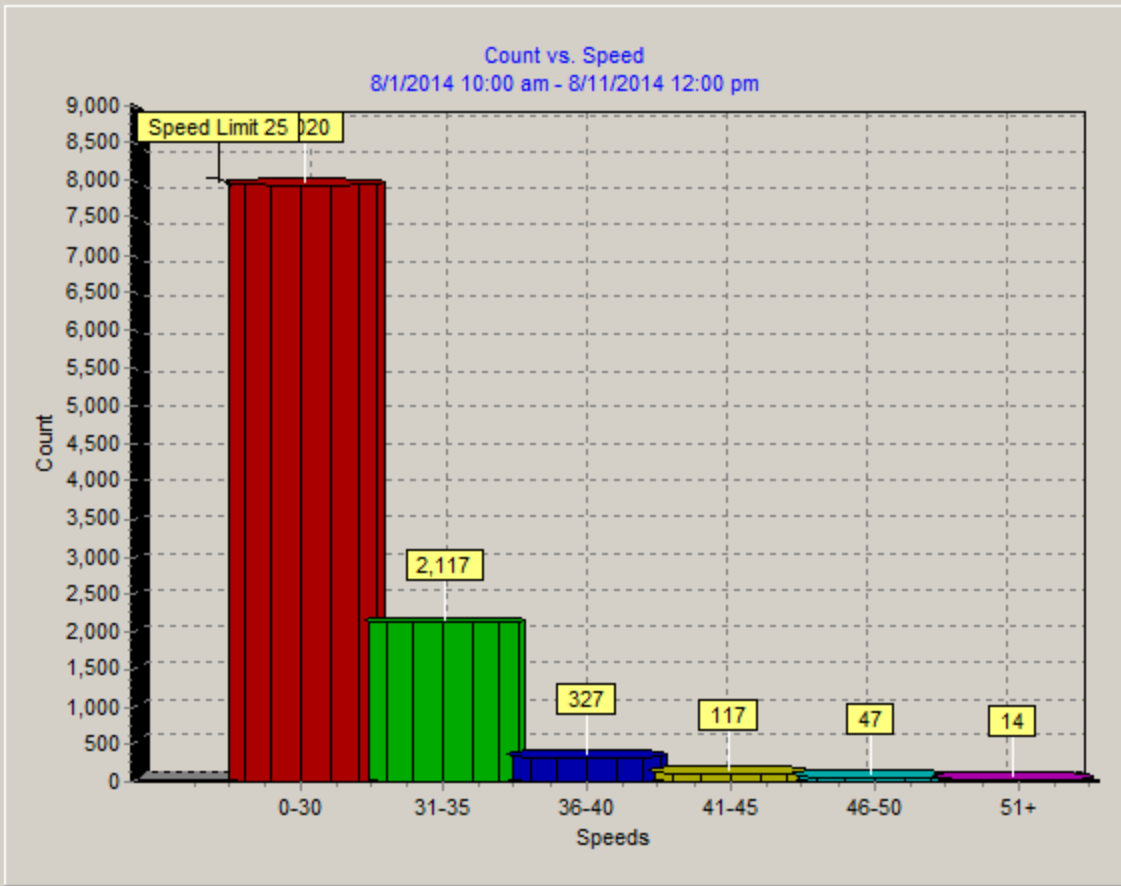

Date: 8/12/2014 10:20:09 am

Start Date: 8/1/2014 10:00 am

End Date: 8/11/2014 12:00 pm

Time Interval: 60 minutes

Speed Interval: 5 mph

Posted Speed Limit: 25 mph

Average Speed: 28 mph

Highest Speed: 78 mph

50th Percentile: 28 mph

85th Percentile: 32 mph

Number Above Speed Limit: 8396

Total Number of Vehicles: 10642

Comments:

Date: 8/12/2014 10:29:07 am

Start Date: 8/1/2014 10:00 am

End Date: 8/11/2014 12:00 pm

Time Interval: 60 minutes

Speed Interval: 5 mph

Posted Speed Limit: 25 mph

Average Speed: 28 mph

Highest Speed: 78 mph

50th Percentile: 28 mph

85th Percentile: 32 mph

Number Above Speed Limit: 8396

Total Number of Vehicles: 10642

Comments: