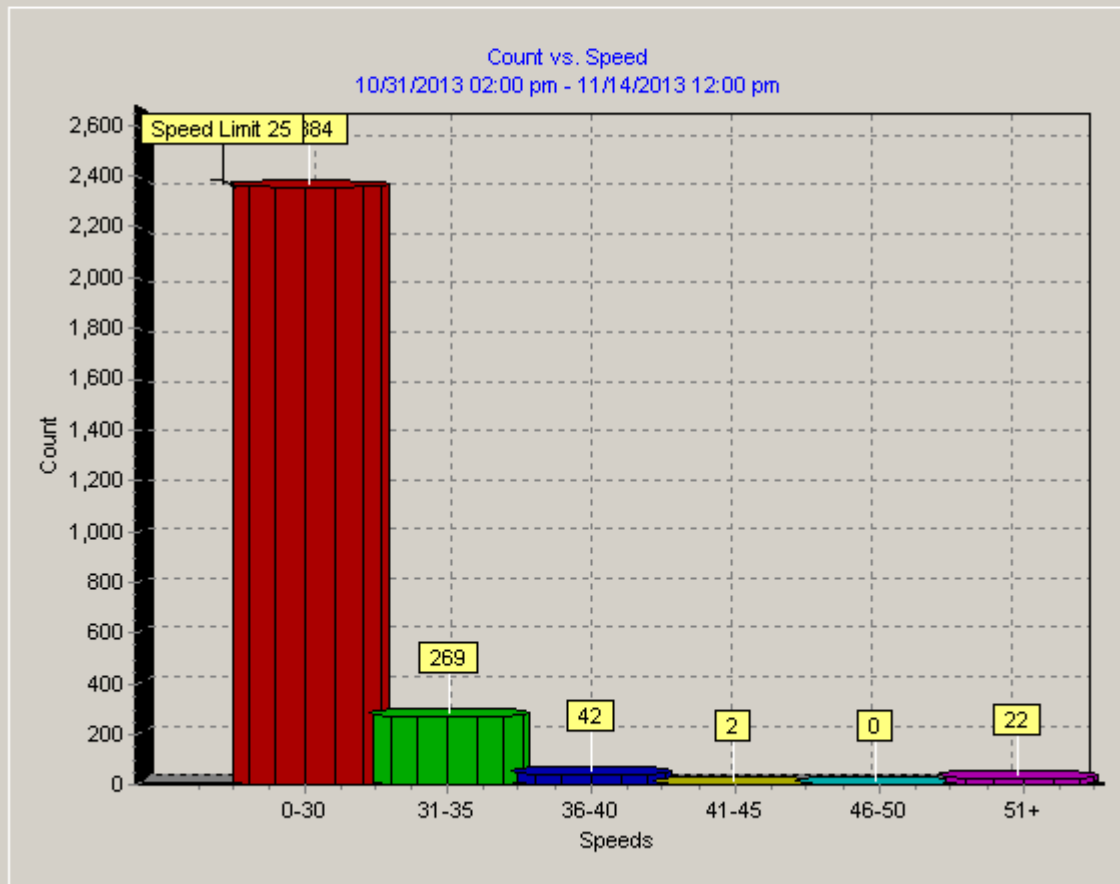

50th Percentile: 24 mph

85th Percentile: 30 mph

Number Above Speed Limit: 1067

Total Number of Vehicles: 2719

Comments:

SB Kirk St at E. Everest Av.

Date: 11/18/2013 03:50:12 pm

Start Date: 10/31/2013 02:00 pm

End Date: 11/14/2013 12:00 pm

Time Interval: 60 minutes

Speed Interval: 5 mph

Posted Speed Limit: 25 mph

Average Speed: 22 mph

Highest Speed: 113 mph

50th Percentile: 24 mph

85th Percentile: 30 mph

Number Above Speed Limit: 1067

Total Number of Vehicles: 2719

Comments:

SB Kirk St at E. Everest Av