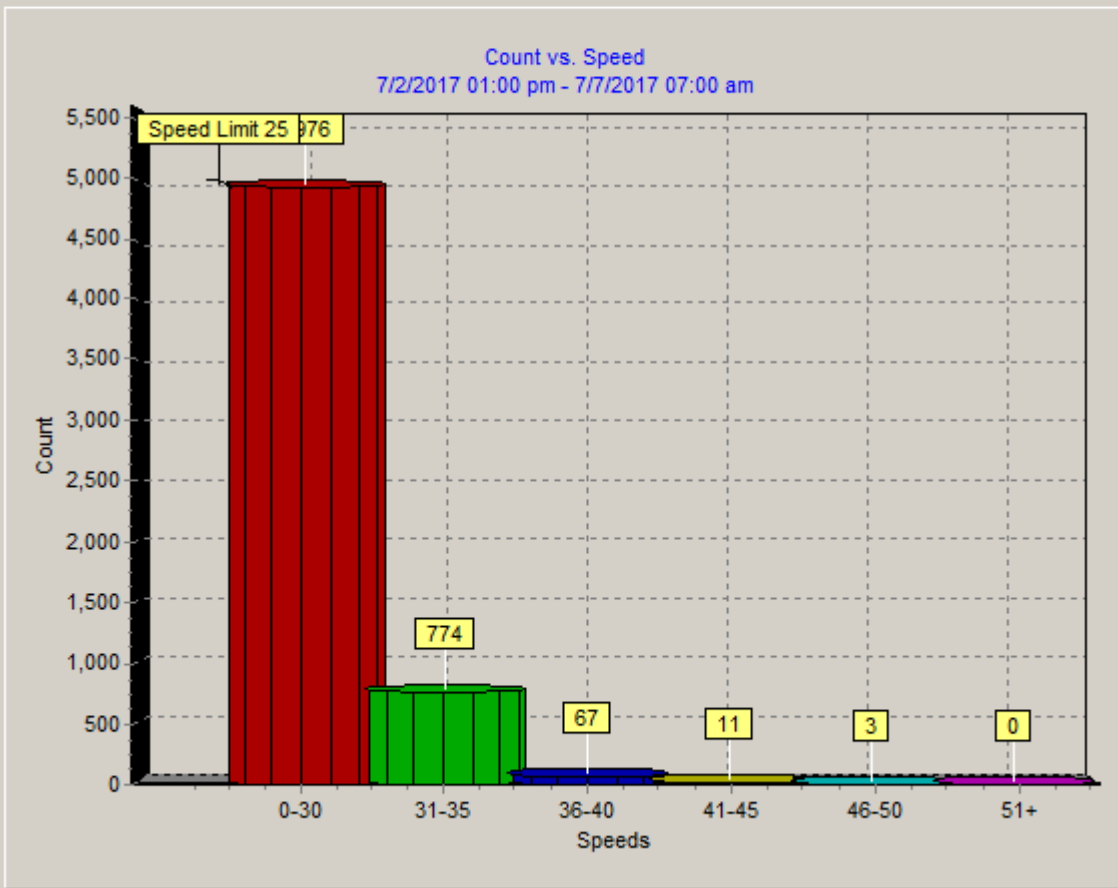

Date: 7/20/2017 10:57:43 am

Start Date: 7/2/2017 01:00 pm

End Date: 7/7/2017 07:00 am

Time Interval: 60 minutes

Speed Interval: 5 mph

Posted Speed Limit: 25 mph

Average Speed: 26 mph

Highest Speed: 48 mph

50th Percentile: 27 mph

85th Percentile: 30 mph

Number Above Speed Limit: 3675

Total Number of Vehicles: 5831

Comments:

SB Birch St at Carter Av

Date: 7/20/2017 11:01:26 am

Start Date: 7/2/2017 01:00 pm

End Date: 7/7/2017 07:00 am

Time Interval: 60 minutes

Speed Interval: 5 mph

Posted Speed Limit: 25 mph

Average Speed: 26 mph

Highest Speed: 48 mph

50th Percentile: 27 mph

85th Percentile: 30 mph

Number Above Speed Limit: 3675

Total Number of Vehicles: 5831

Comments:

SB Birch St at Carter Av