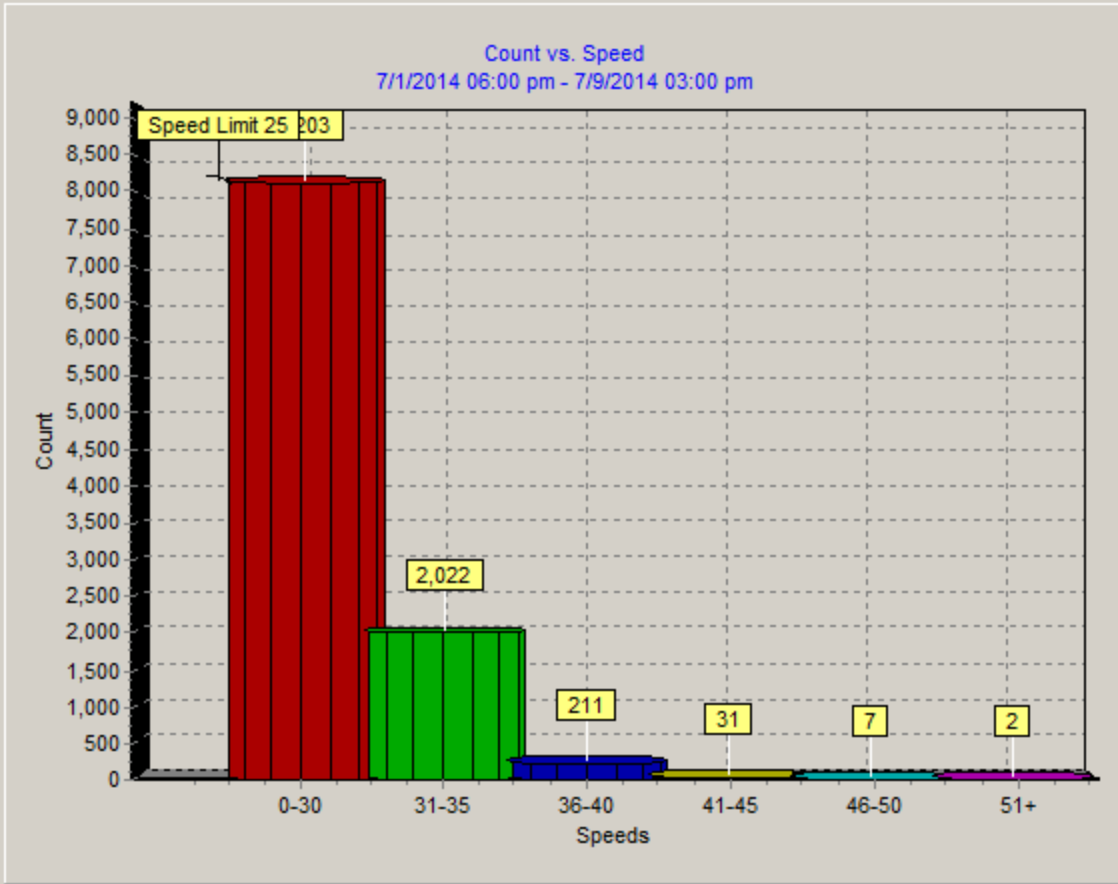

Date: 7/18/2014 09:37:12 am

Start Date: 7/1/2014 06:00 pm

End Date: 7/9/2014 03:00 pm

Time Interval: 60 minutes

Speed Interval: 5 mph

Posted Speed Limit: 25 mph

Average Speed: 27 mph

Highest Speed: 62 mph

50th Percentile: 28 mph

85th Percentile: 31 mph

Number Above Speed Limit: 7267

Total Number of Vehicles: 10476

Comments:

Date: 7/18/2014 09:39:33 am

Start Date: 7/1/2014 06:00 pm

End Date: 7/9/2014 03:00 pm

Time Interval: 60 minutes

Speed Interval: 5 mph

Posted Speed Limit: 25 mph

Average Speed: 27 mph

Highest Speed: 62 mph

50th Percentile: 28 mph

85th Percentile: 31 mph

Number Above Speed Limit: 7267

Total Number of Vehicles: 10476

Comments:

SB Birch St at Carter Av