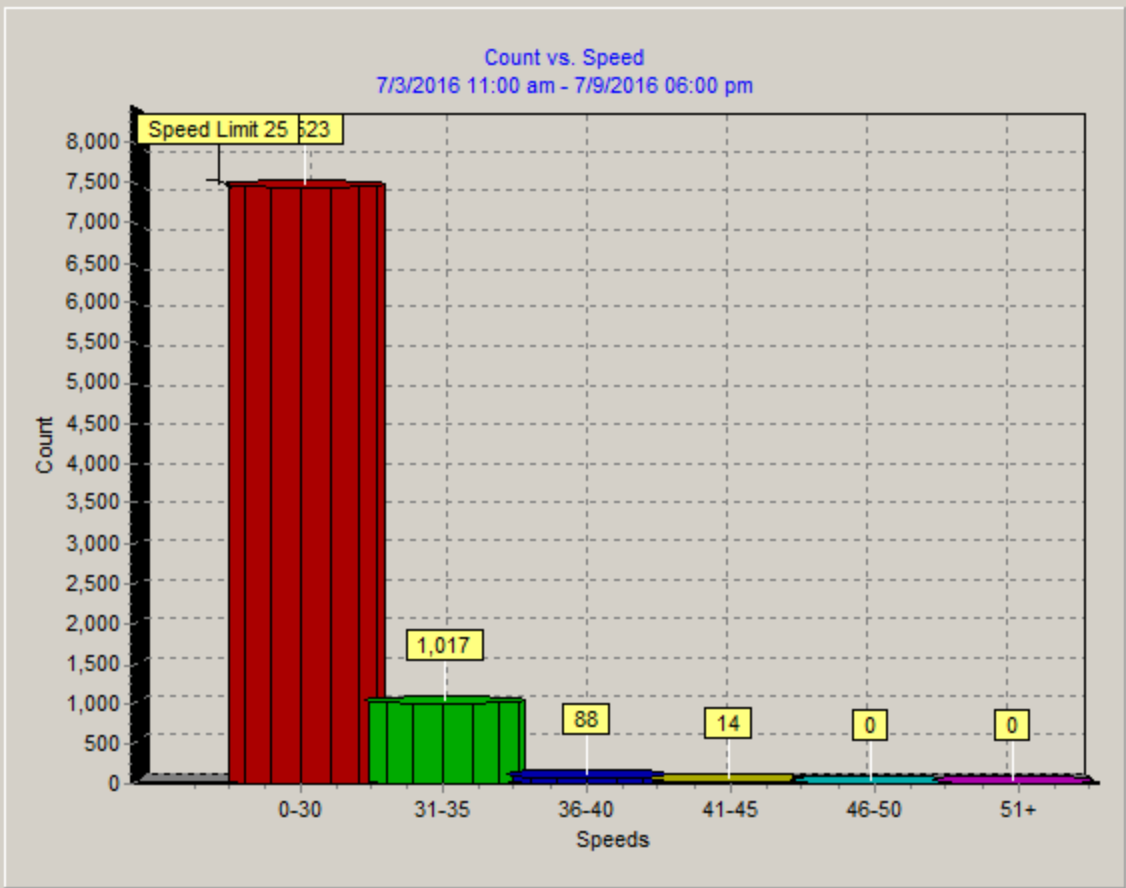

Date: 7/17/2016 10:42:51 am

Start Date: 7/3/2016 11:00 am

End Date: 7/9/2016 06:00 pm

Time Interval: 60 minutes

Speed Interval: 5 mph

Posted Speed Limit: 25 mph

Average Speed: 26 mph

Highest Speed: 45 mph

50th Percentile: 26 mph

85th Percentile: 30 mph

Number Above Speed Limit: 5206

Total Number of Vehicles: 8642

Comments:

SB Birch St at Carter AV

Date: 7/17/2016 10:49:12 am

Start Date: 7/3/2016 11:00 am

End Date: 7/9/2016 06:00 pm

Time Interval: 60 minutes

Speed Interval: 5 mph

Posted Speed Limit: 25 mph

Average Speed: 26 mph

Highest Speed: 45 mph

50th Percentile: 26 mph

85th Percentile: 30 mph

Number Above Speed Limit: 5206

Total Number of Vehicles: 8642

Comments:

SB Birch ST at Carter AV