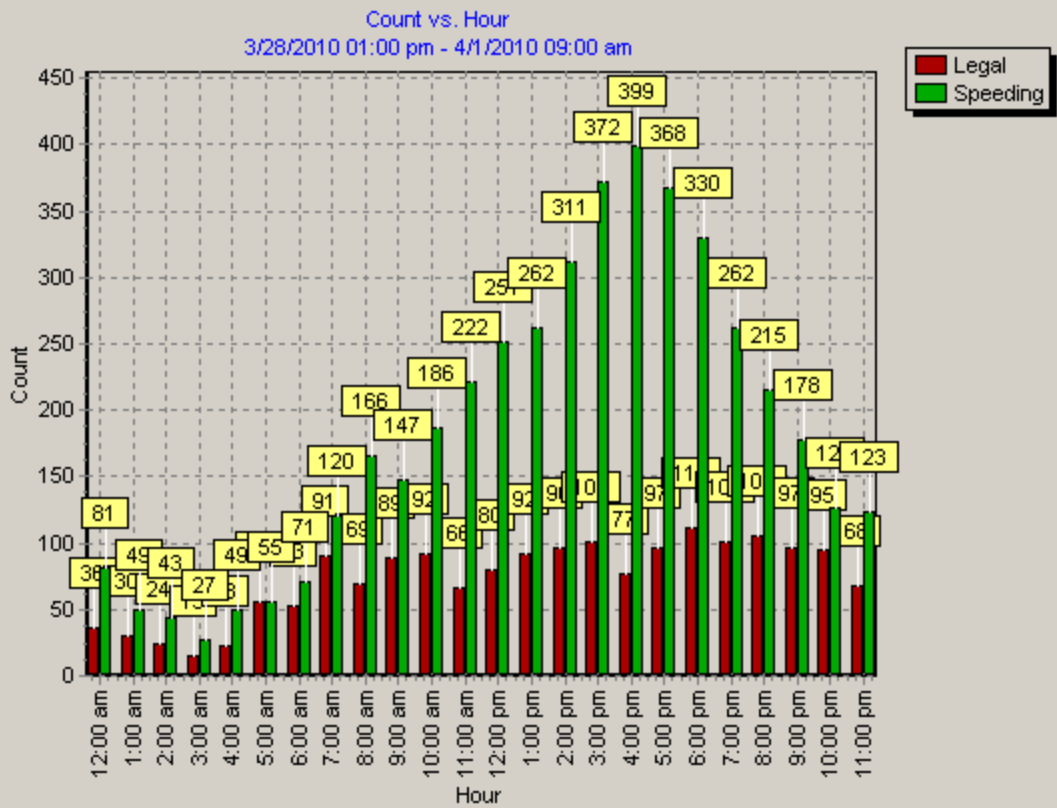

Date: 4/1/2010 10:11:02 am  
Start Date: 3/28/2010 01:00 pm  
End Date: 4/1/2010 09:00 am

Time Interval: 60 minutes

Speed Interval: 5 mph

Posted Speed Limit: 35 mph

Average Speed: 37 mph

Highest Speed: 64 mph

50th Percentile: 37 mph

85th Percentile: 41 mph

Number Above Speed Limit: 4413

Total Number of Vehicles: 6178

Comments:

Date: 4/1/2010 10:05:34 am

Start Date: 3/28/2010 01:00 pm

End Date: 4/1/2010 09:00 am

Time Interval: 60 minutes

Speed Interval: 5 mph

Posted Speed Limit: 35 mph

Average Speed: 37 mph

Highest Speed: 64 mph

50th Percentile: 37 mph

85th Percentile: 41 mph

Number Above Speed Limit: 4413

Total Number of Vehicles: 6178

Comments: