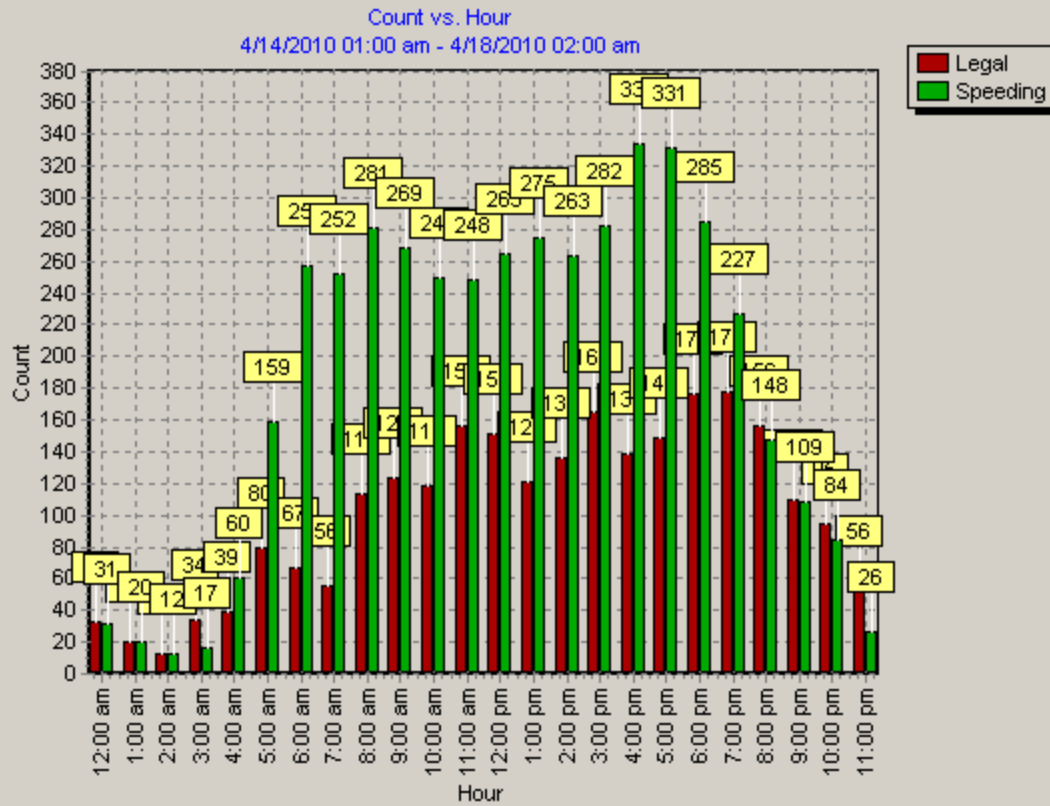

Date: 4/18/2010 11:07:01 pm

Start Date: 4/14/2010 01:00 am

End Date: 4/18/2010 02:00 am

Time Interval: 60 minutes

Speed Interval: 5 mph

Posted Speed Limit: 35 mph

Average Speed: 36 mph

Highest Speed: 72 mph

50th Percentile: 37 mph

85th Percentile: 40 mph

Number Above Speed Limit: 4484

Total Number of Vehicles: 6969

Comments:

W/B Ross Av at Kellyland St  
04-14-10 to 04-18-10

Date: 4/18/2010 11:02:44 pm

Start Date: 4/14/2010 01:00 am

End Date: 4/18/2010 02:00 am

Time Interval: 60 minutes

Speed Interval: 5 mph

Posted Speed Limit: 35 mph

Average Speed: 36 mph

Highest Speed: 72 mph

50th Percentile: 37 mph

85th Percentile: 40 mph