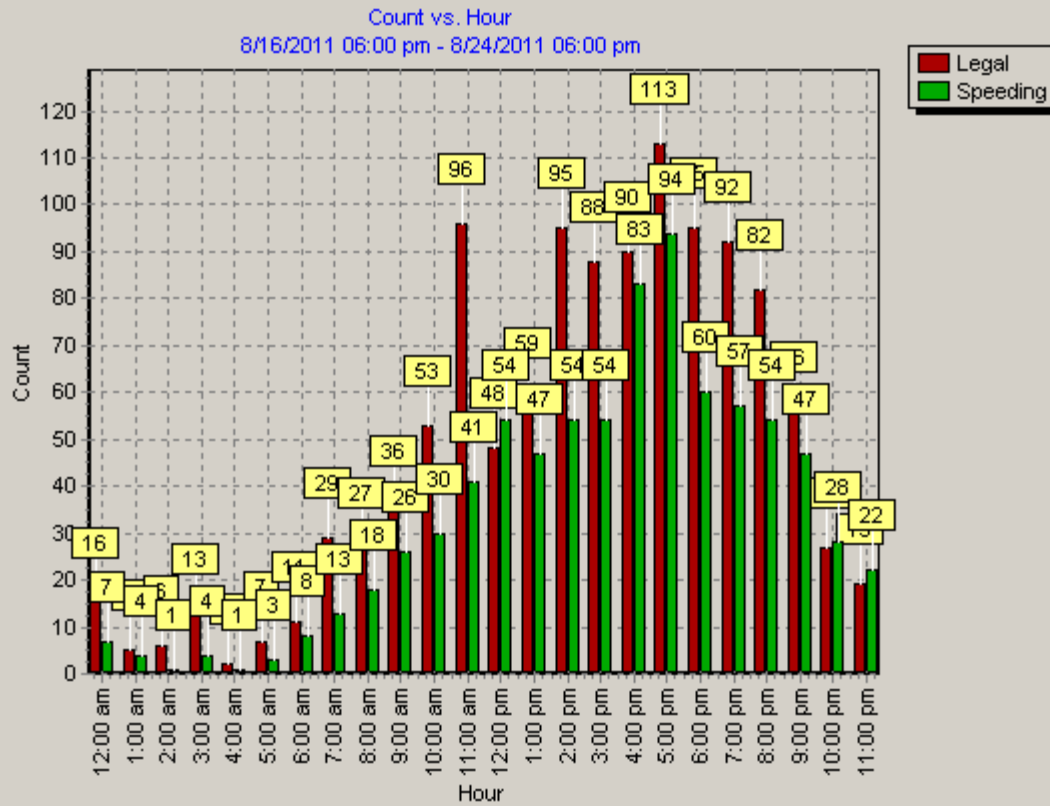

Date: 8/25/2011 02:25:13 pm

Start Date: 8/16/2011 06:00 pm

End Date: 8/24/2011 06:00 pm

Time Interval: 60 minutes

Speed Interval: 5 mph

Posted Speed Limit: 25 mph

Average Speed: 24 mph

Highest Speed: 51 mph

50th Percentile: 25 mph

85th Percentile: 28 mph

Number Above Speed Limit: 810

Total Number of Vehicles: 1975

Comments:

Date: 8/25/2011 02:22:07 pm

Start Date: 8/16/2011 06:00 pm

End Date: 8/24/2011 06:00 pm

Time Interval: 60 minutes

Speed Interval: 5 mph

Posted Speed Limit: 25 mph

Average Speed: 24 mph

Highest Speed: 51 mph

50th Percentile: 25 mph

85th Percentile: 28 mph

Number Above Speed Limit: 810

Total Number of Vehicles: 1975

Comments: