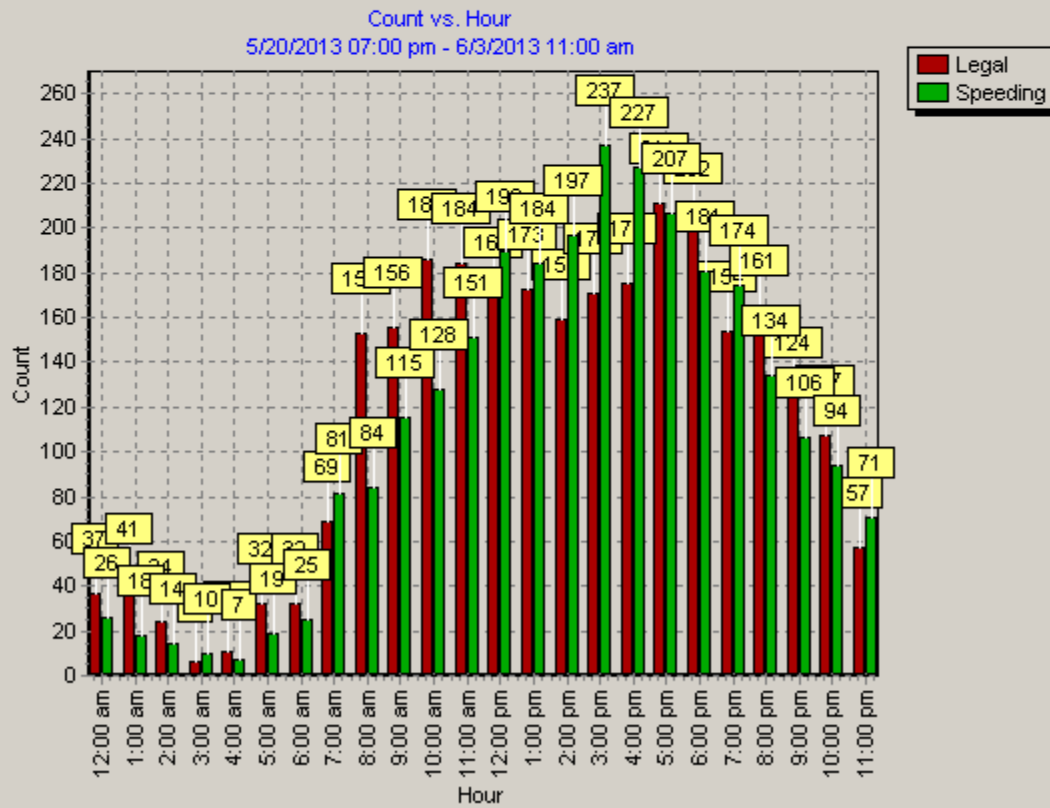

Date: 6/4/2013 05:18:02 pm

Start Date: 5/20/2013 07:00 pm

End Date: 6/3/2013 11:00 am

Time Interval: 60 minutes

Speed Interval: 5 mph

Posted Speed Limit: 25 mph

Average Speed: 24 mph

Highest Speed: 105 mph

50th Percentile: 25 mph

85th Percentile: 30 mph

Number Above Speed Limit: 2680

Total Number of Vehicles: 5474

Comments:

Date: 6/4/2013 05:14:13 pm

Start Date: 5/20/2013 07:00 pm

End Date: 6/3/2013 11:00 am

Time Interval: 60 minutes

Speed Interval: 5 mph

Posted Speed Limit: 25 mph

Average Speed: 24 mph

Highest Speed: 105 mph

50th Percentile: 25 mph

85th Percentile: 30 mph

Number Above Speed Limit: 2680

Total Number of Vehicles: 5474

Comments: