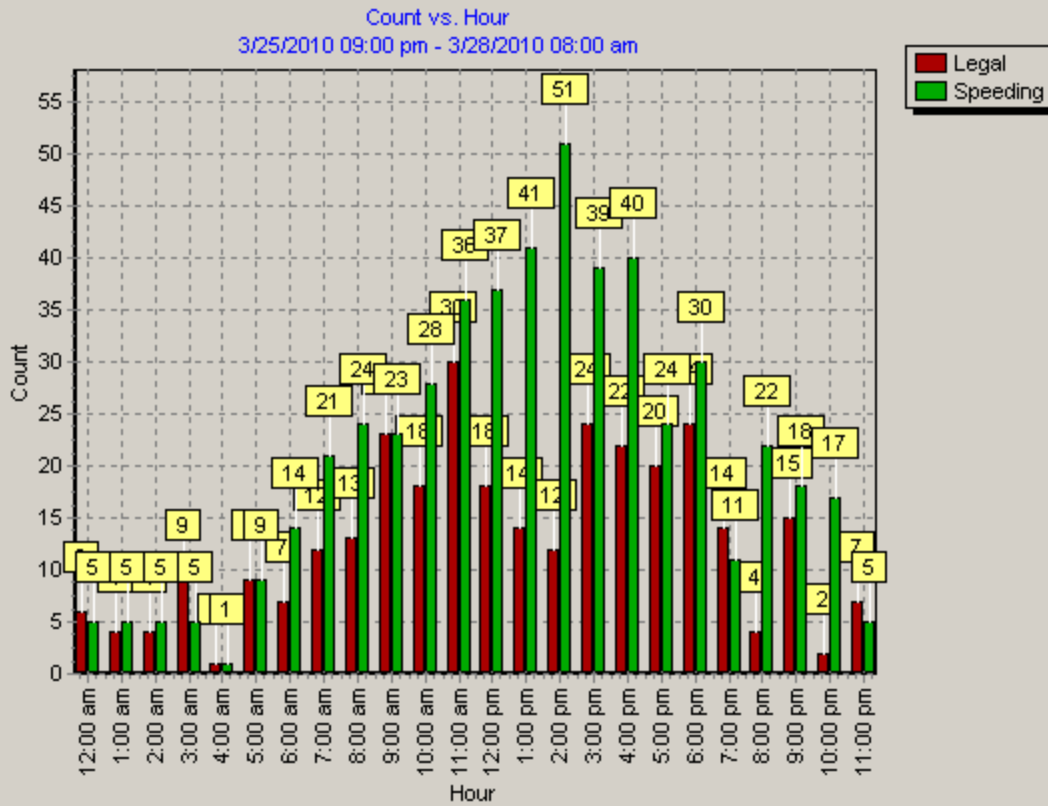

Date: 3/28/2010 08:51:08 am

Start Date: 3/25/2010 09:00 pm

End Date: 3/28/2010 08:00 am

Time Interval: 60 minutes

Speed Interval: 5 mph

Posted Speed Limit: 25 mph

Average Speed: 26 mph

Highest Speed: 42 mph

50th Percentile: 27 mph

85th Percentile: 31 mph

Number Above Speed Limit: 511

Total Number of Vehicles: 823

Comments:

Date: 3/28/2010 08:32:40 am

Start Date: 3/25/2010 09:00 pm

End Date: 3/28/2010 08:00 am

Time Interval: 60 minutes

Speed Interval: 5 mph

Posted Speed Limit: 25 mph

Average Speed: 26 mph

Highest Speed: 42 mph

50th Percentile: 27 mph

85th Percentile: 31 mph

Number Above Speed Limit: 511

Total Number of Vehicles: 823

Comments: