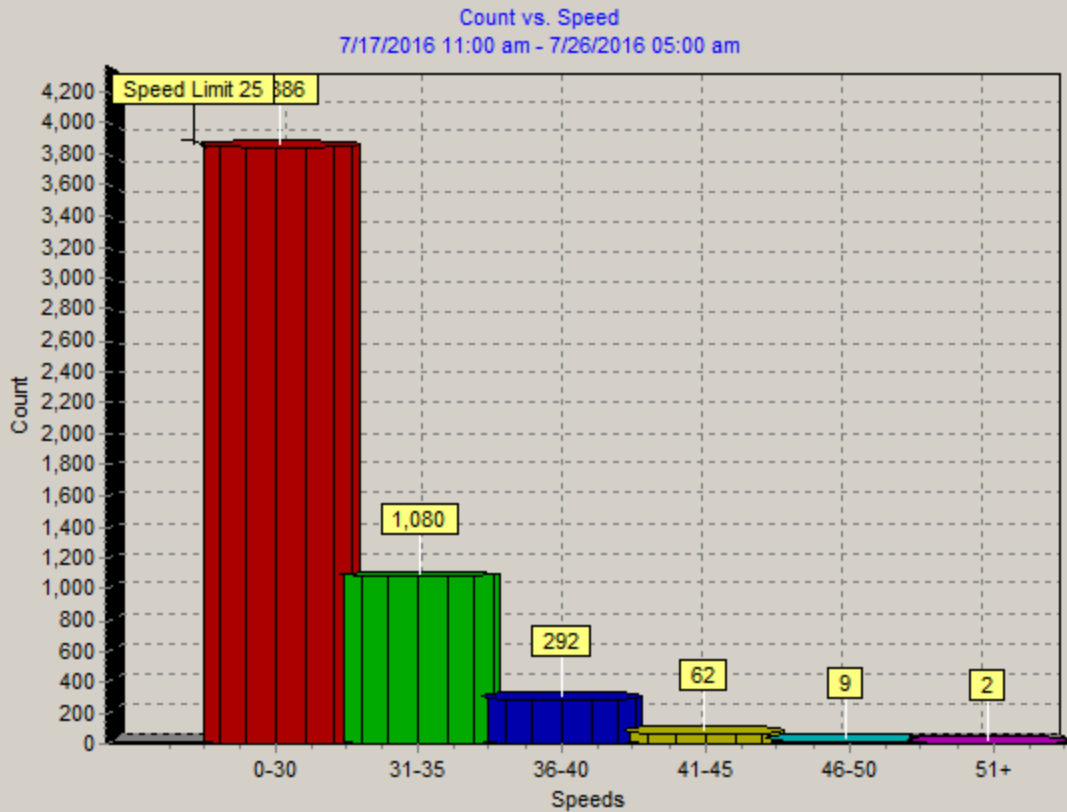

Date: 8/14/2016 05:12:25 pm

Start Date: 7/17/2016 11:00 am

End Date: 7/26/2016 05:00 am

Time Interval: 60 minutes

Speed Interval: 5 mph

Posted Speed Limit: 25 mph

Average Speed: 26 mph

Highest Speed: 59 mph

50th Percentile: 27 mph

85th Percentile: 33 mph

Number Above Speed Limit: 3206

Total Number of Vehicles: 5331

Comments:

NB Von Kanel St at Strenberg Av

Date: 8/14/2016 05:27:48 pm

Start Date: 7/17/2016 11:00 am

End Date: 7/26/2016 05:00 am

Time Interval: 60 minutes

Speed Interval: 5 mph

Posted Speed Limit: 25 mph

Average Speed: 26 mph

Highest Speed: 59 mph

50th Percentile: 27 mph

85th Percentile: 33 mph

Number Above Speed Limit: 3206

Total Number of Vehicles: 5331

Comments:

NB Von Kanel St & Sternberg AV