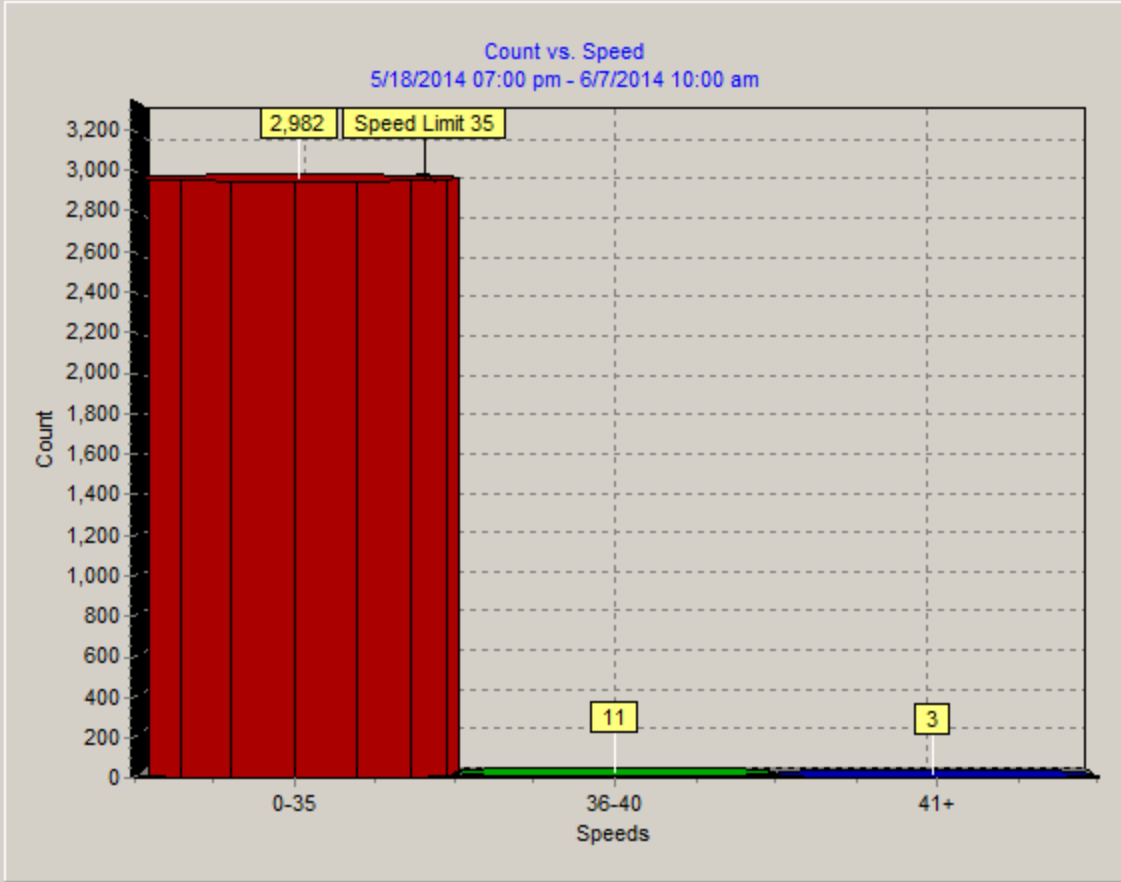

Date: 6/27/2014 11:22:41 am
Start Date: 5/18/2014 07:00 pm
End Date: 6/7/2014 10:00 am

Time Interval: 60 minutes
Speed Interval: 5 mph
Posted Speed Limit: 35 mph
Average Speed: 19 mph
Highest Speed: 50 mph
50th Percentile: 21 mph
85th Percentile: 26 mph

Number Above Speed Limit: 14
Total Number of Vehicles: 2996

Comments:

Date: 6/27/2014 11:25:21 am

Start Date: 5/18/2014 07:00 pm

End Date: 6/7/2014 10:00 am

Time Interval: 60 minutes

Speed Interval: 5 mph

Posted Speed Limit: 35 mph

Average Speed: 19 mph

Highest Speed: 50 mph

50th Percentile: 21 mph

85th Percentile: 26 mph

Number Above Speed Limit: 14

Total Number of Vehicles: 2996

Comments: