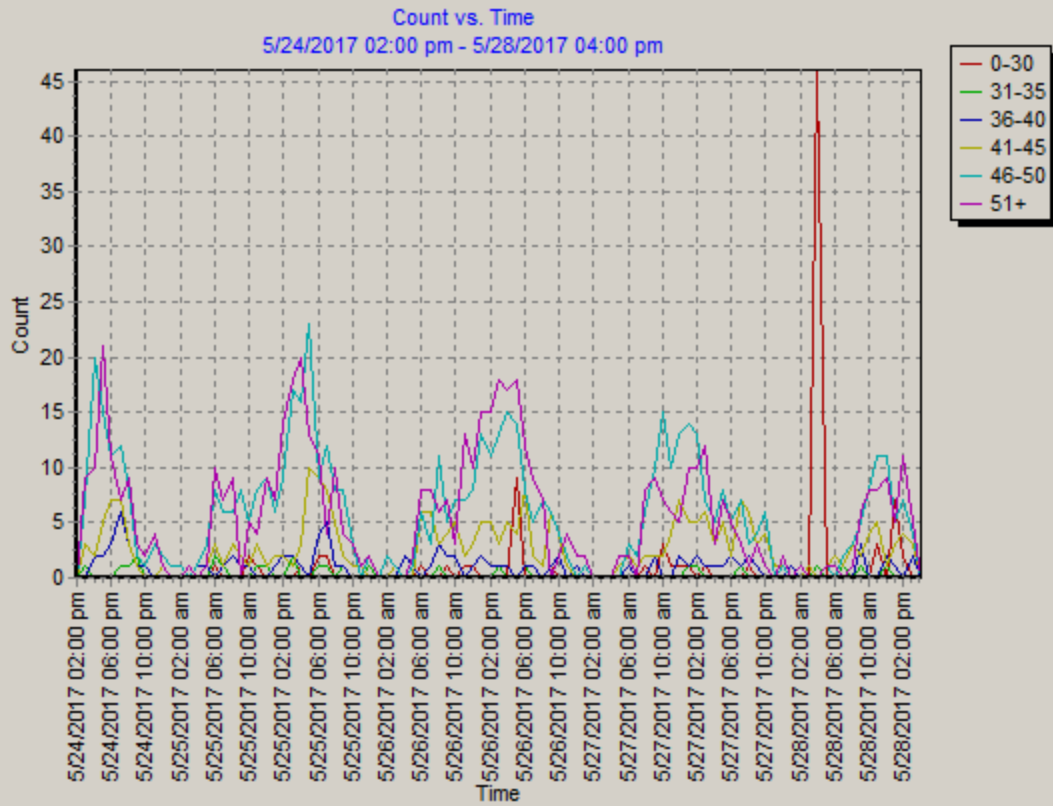

50th Percentile: 48 mph

85th Percentile: 54 mph

Number Above Speed Limit: 1150

Total Number of Vehicles: 1626

Comments:

NB Kramer Ln at Pauls Av

Date: 5/30/2017 09:05:44 am

Start Date: 5/24/2017 02:00 pm

End Date: 5/28/2017 04:00 pm

Time Interval: 60 minutes

Speed Interval: 5 mph

Posted Speed Limit: 45 mph

Average Speed: 47 mph

Highest Speed: 92 mph

50th Percentile: 48 mph

85th Percentile: 54 mph

Number Above Speed Limit: 1150

Total Number of Vehicles: 1626

Comments:

NB Kramer Ln at Pauls Av

Date: 5/30/2017 09:06:45 am

Start Date: 5/24/2017 02:00 pm

End Date: 5/28/2017 04:00 pm

Time Interval: 60 minutes

Speed Interval: 5 mph

Posted Speed Limit: 45 mph

Average Speed: 47 mph

Highest Speed: 92 mph

50th Percentile: 48 mph

85th Percentile: 54 mph

Number Above Speed Limit: 1150

Total Number of Vehicles: 1626