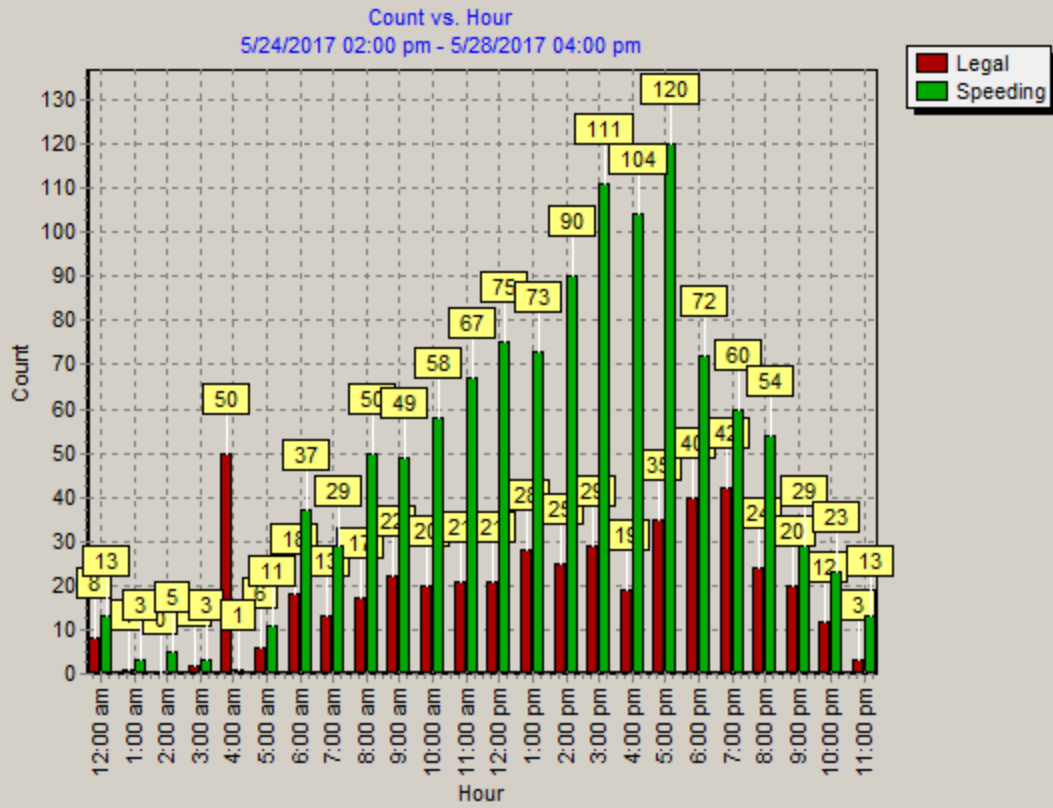

Date: 5/30/2017 09:04:35 am

Start Date: 5/24/2017 02:00 pm

End Date: 5/28/2017 04:00 pm

Time Interval: 60 minutes

Speed Interval: 5 mph

Posted Speed Limit: 45 mph

Average Speed: 47 mph

Highest Speed: 92 mph

50th Percentile: 48 mph

85th Percentile: 54 mph

Number Above Speed Limit: 1150

Total Number of Vehicles: 1626

Comments:

NB Kramer Ln at Pauls Av

Date: 5/30/2017 09:05:44 am

Start Date: 5/24/2017 02:00 pm

End Date: 5/28/2017 04:00 pm

Time Interval: 60 minutes

Speed Interval: 5 mph

Posted Speed Limit: 45 mph

Average Speed: 47 mph

Highest Speed: 92 mph

50th Percentile: 48 mph

85th Percentile: 54 mph

Number Above Speed Limit: 1150

Total Number of Vehicles: 1626

Comments:

NB Kramer Ln at Pauls Av

Date: 5/30/2017 09:06:45 am

Start Date: 5/24/2017 02:00 pm

End Date: 5/28/2017 04:00 pm

Time Interval: 60 minutes