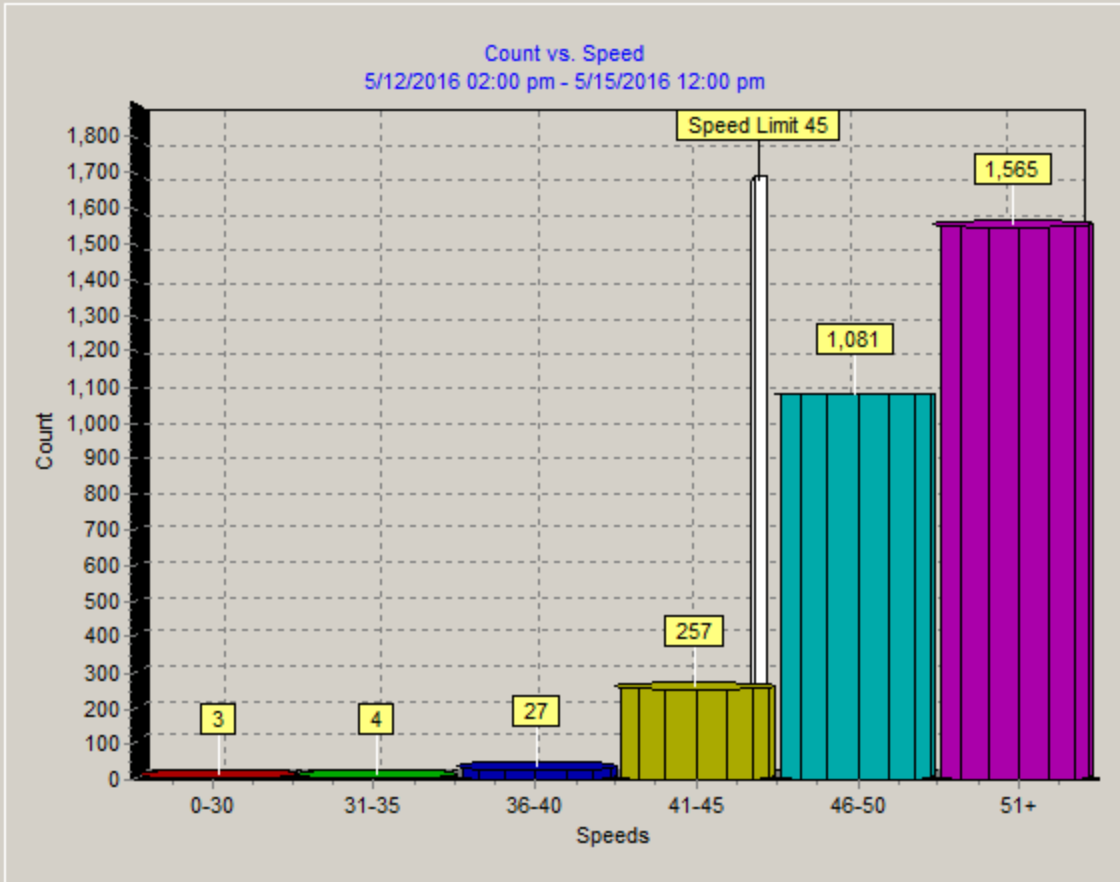

Date: 5/17/2016 09:54:03 am

Start Date: 5/12/2016 02:00 pm

End Date: 5/15/2016 12:00 pm

Time Interval: 60 minutes

Speed Interval: 5 mph

Posted Speed Limit: 45 mph

Average Speed: 51 mph

Highest Speed: 95 mph

50th Percentile: 51 mph

85th Percentile: 56 mph

Number Above Speed Limit: 2646

Total Number of Vehicles: 2937

Comments:

NB Camp Phillips Rd South of Weston Av

Date: 5/17/2016 10:00:57 am

Start Date: 5/12/2016 02:00 pm

End Date: 5/15/2016 12:00 pm

Time Interval: 60 minutes

Speed Interval: 5 mph

Posted Speed Limit: 45 mph

Average Speed: 51 mph

Highest Speed: 95 mph

50th Percentile: 51 mph

85th Percentile: 56 mph

Number Above Speed Limit: 2646

Total Number of Vehicles: 2937

Comments:

NB Camp Phillips Rd south of Weston Av