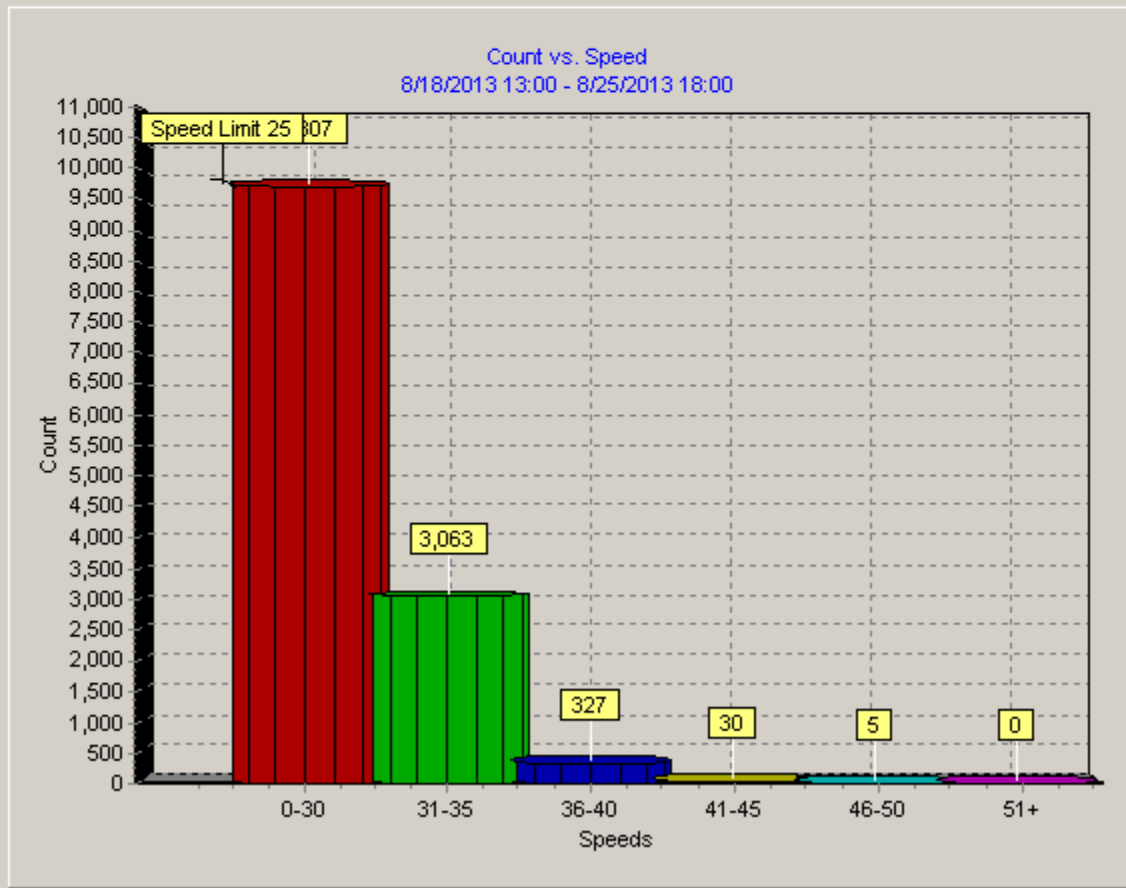

Date: 8/27/2013 07:08:01 pm

Start Date: 8/18/2013 13:00

End Date: 8/25/2013 18:00

Time Interval: 60 minutes

Speed Interval: 5 mph

Posted Speed Limit: 25 mph

Average Speed: 26 mph

Highest Speed: 50 mph

50th Percentile: 28 mph

85th Percentile: 32 mph

Number Above Speed Limit: 8851

Total Number of Vehicles: 13232

Comments:

Date: 8/27/2013 07:10:17 pm

Start Date: 8/18/2013 13:00

End Date: 8/25/2013 18:00

Time Interval: 60 minutes

Speed Interval: 5 mph

Posted Speed Limit: 25 mph

Average Speed: 26 mph

Highest Speed: 50 mph

50th Percentile: 28 mph

85th Percentile: 32 mph

Number Above Speed Limit: 8851

Total Number of Vehicles: 13232

Comments: