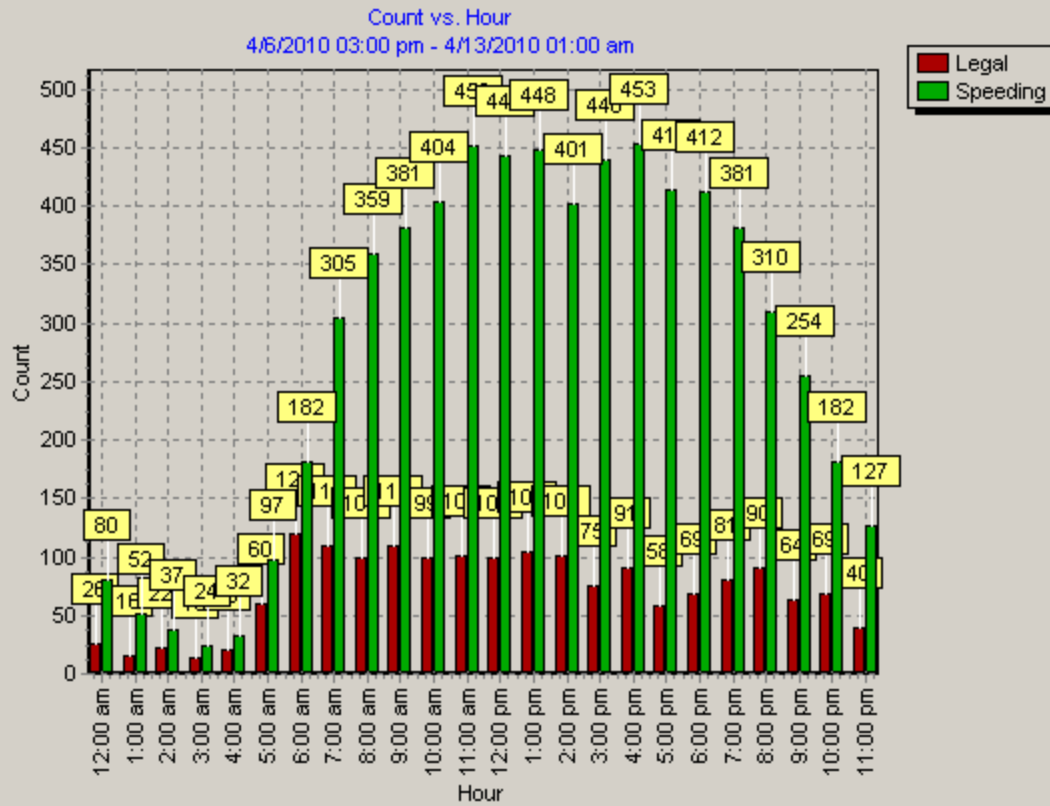

Date: 4/13/2010 02:14:40 am

Start Date: 4/6/2010 03:00 pm

End Date: 4/13/2010 01:00 am

Time Interval: 60 minutes

Speed Interval: 5 mph

Posted Speed Limit: 25 mph

Average Speed: 28 mph

Highest Speed: 80 mph

50th Percentile: 29 mph

85th Percentile: 32 mph

Number Above Speed Limit: 6669

Total Number of Vehicles: 8408

Comments:

04/08/10 to 04/13/10

Date: 4/13/2010 02:13:02 am

Start Date: 4/6/2010 03:00 pm

End Date: 4/13/2010 01:00 am

Time Interval: 60 minutes

Speed Interval: 5 mph

Posted Speed Limit: 25 mph

Average Speed: 28 mph

Highest Speed: 80 mph

50th Percentile: 29 mph

85th Percentile: 32 mph

Number Above Speed Limit: 6669

Total Number of Vehicles: 8408

Comments:

04/08/10 to 04/13/10