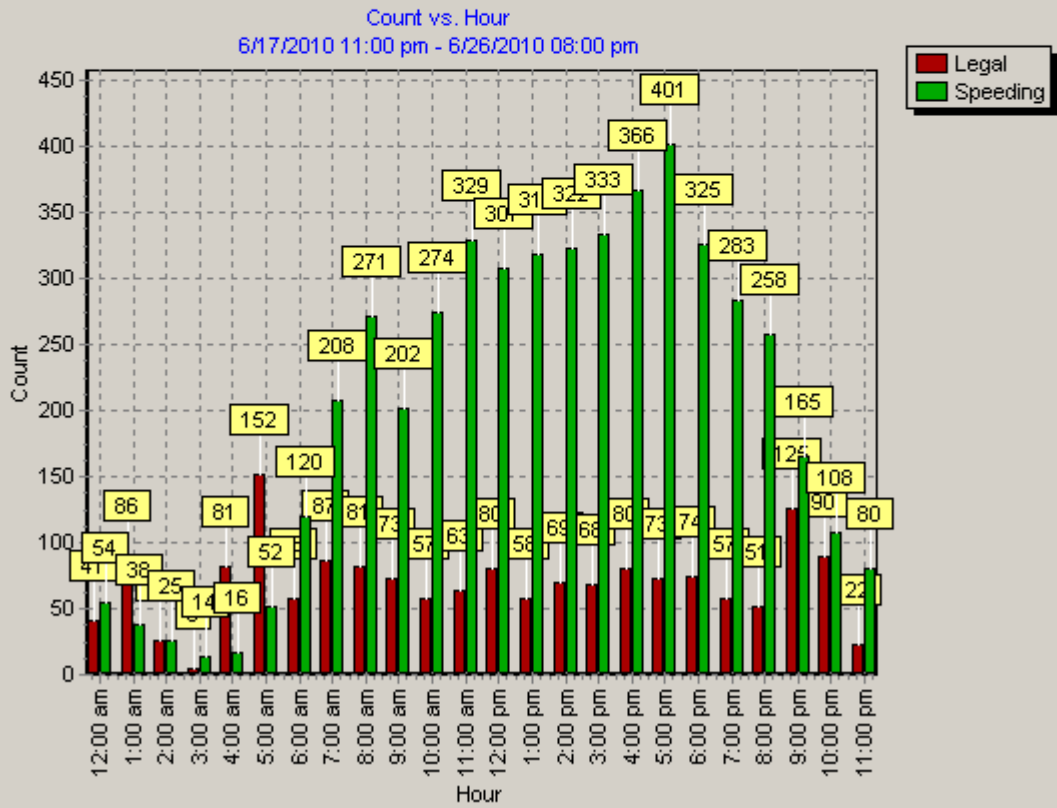

Date: 6/26/2010 07:53:50 pm

Start Date: 6/17/2010 11:00 pm

End Date: 6/26/2010 08:00 pm

Time Interval: 60 minutes

Speed Interval: 5 mph

Posted Speed Limit: 25 mph

Average Speed: 28 mph

Highest Speed: 54 mph

50th Percentile: 29 mph

85th Percentile: 34 mph

Number Above Speed Limit: 4869

Total Number of Vehicles: 6525

Comments:

Date: 6/26/2010 07:50:40 pm

Start Date: 6/17/2010 11:00 pm

End Date: 6/26/2010 08:00 pm

Time Interval: 60 minutes

Speed Interval: 5 mph

Posted Speed Limit: 25 mph

Average Speed: 28 mph

Highest Speed: 54 mph

50th Percentile: 29 mph

85th Percentile: 34 mph

Number Above Speed Limit: 4869

Total Number of Vehicles: 6525

Comments: