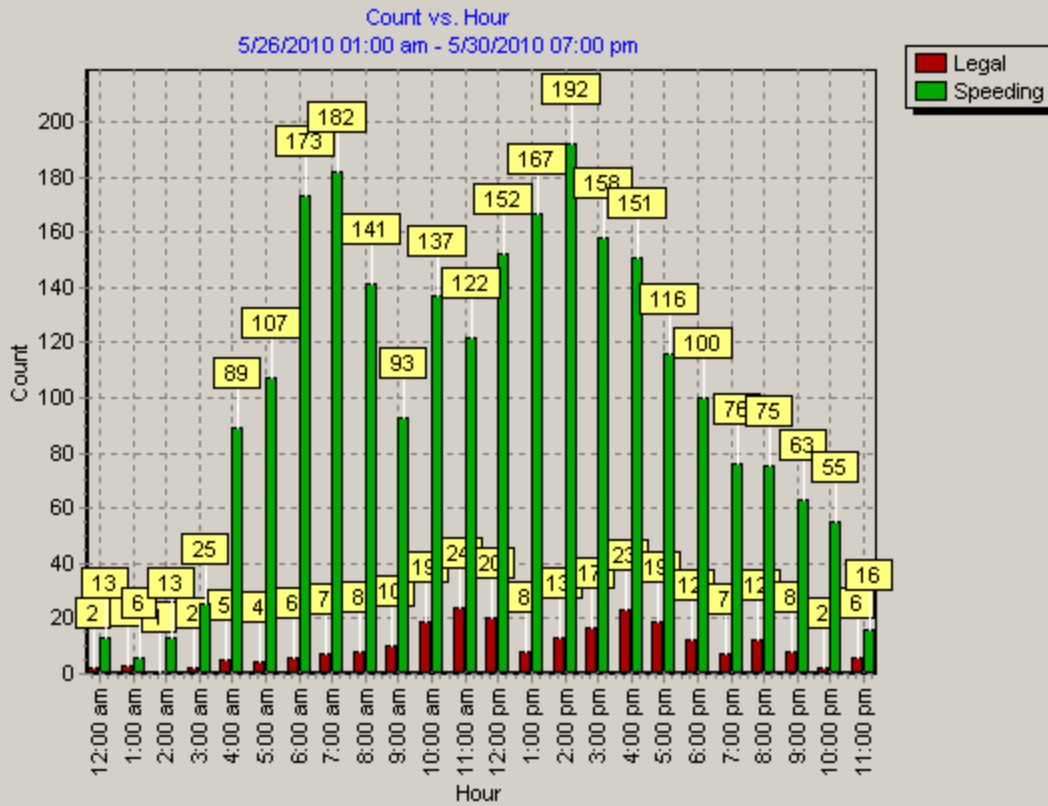

Date: 5/30/2010 10:55:13 pm

Start Date: 5/26/2010 01:00 am

End Date: 5/30/2010 07:00 pm

Time Interval: 60 minutes

Speed Interval: 5 mph

Posted Speed Limit: 25 mph

Average Speed: 31 mph

Highest Speed: 81 mph

50th Percentile: 30 mph

85th Percentile: 35 mph

Number Above Speed Limit: 2422

Total Number of Vehicles: 2660

Comments:

Date: 5/30/2010 10:54:48 pm

Start Date: 5/26/2010 01:00 am

End Date: 5/30/2010 07:00 pm

Time Interval: 60 minutes

Speed Interval: 5 mph

Posted Speed Limit: 25 mph

Average Speed: 31 mph

Highest Speed: 81 mph

50th Percentile: 30 mph

85th Percentile: 35 mph

Number Above Speed Limit: 2422

Total Number of Vehicles: 2660

Comments: