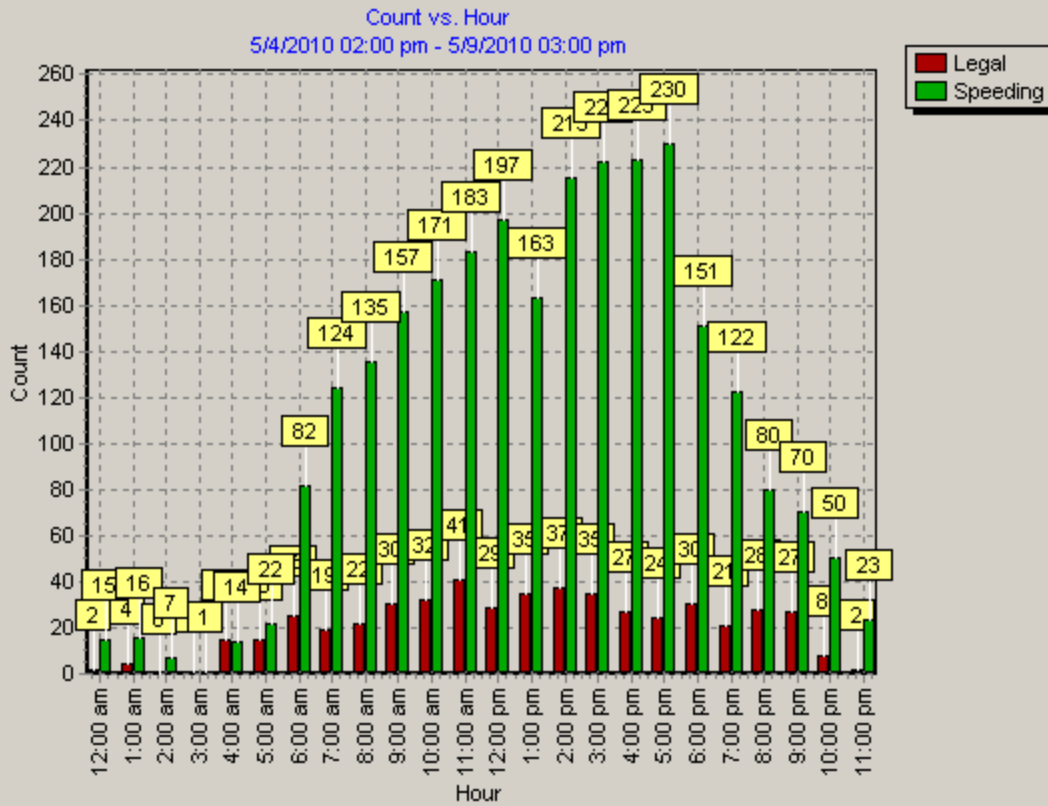

Date: 5/9/2010 02:52:28 pm

Start Date: 5/4/2010 02:00 pm

End Date: 5/9/2010 03:00 pm

Time Interval: 60 minutes

Speed Interval: 5 mph

Posted Speed Limit: 25 mph

Average Speed: 32 mph

Highest Speed: 56 mph

50th Percentile: 32 mph

85th Percentile: 38 mph

Number Above Speed Limit: 2673

Total Number of Vehicles: 3182

Comments:

Date: 5/9/2010 02:49:10 pm

Start Date: 5/4/2010 02:00 pm

End Date: 5/9/2010 03:00 pm

Time Interval: 60 minutes

Speed Interval: 5 mph

Posted Speed Limit: 25 mph

Average Speed: 32 mph

Highest Speed: 56 mph

50th Percentile: 32 mph

85th Percentile: 38 mph

Number Above Speed Limit: 2673

Total Number of Vehicles: 3182

Comments: