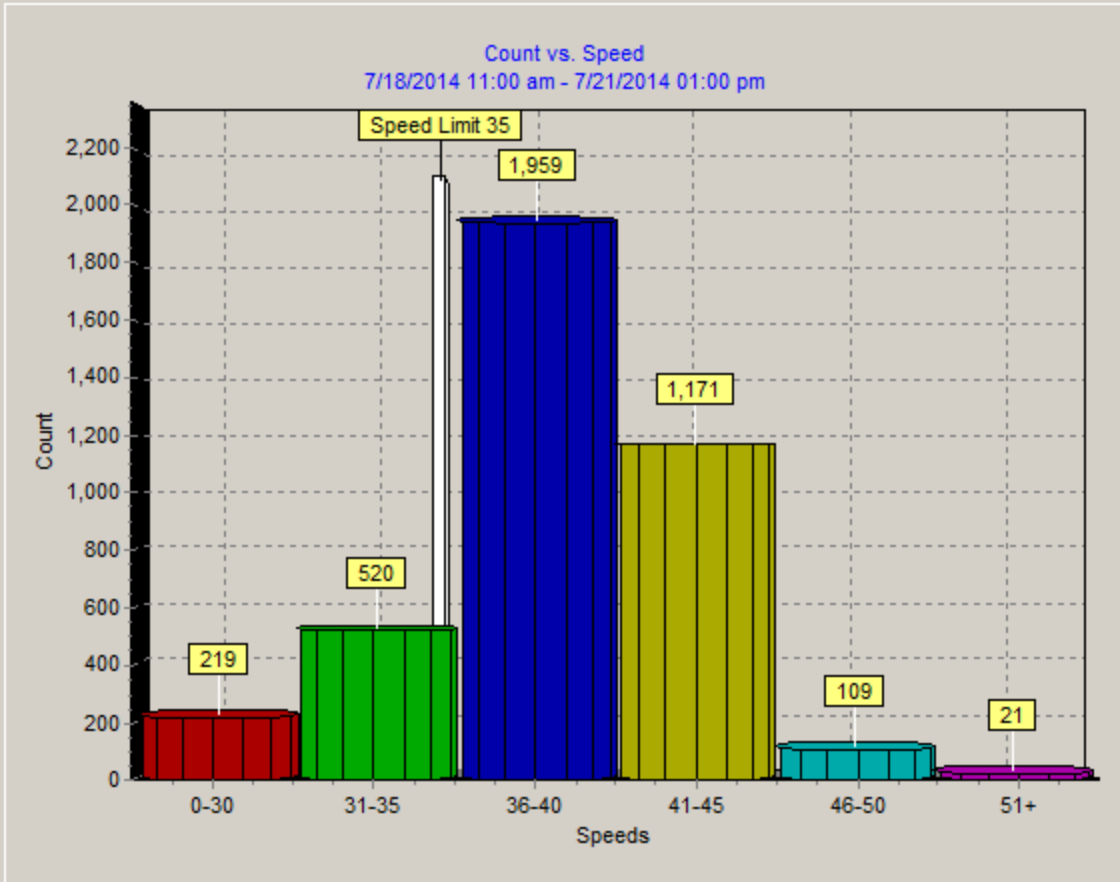

Date: 7/24/2014 05:08:12 pm

Start Date: 7/18/2014 11:00 am

End Date: 7/21/2014 01:00 pm

Time Interval: 60 minutes

Speed Interval: 5 mph

Posted Speed Limit: 35 mph

Average Speed: 38 mph

Highest Speed: 72 mph

50th Percentile: 39 mph

85th Percentile: 42 mph

Number Above Speed Limit: 3260

Total Number of Vehicles: 3999

Comments:

EB Ross Av at Mesker st

Date: 7/24/2014 05:09:19 pm

Start Date: 7/18/2014 11:00 am

End Date: 7/21/2014 01:00 pm

Time Interval: 60 minutes

Speed Interval: 5 mph

Posted Speed Limit: 35 mph

Average Speed: 38 mph

Highest Speed: 72 mph

50th Percentile: 39 mph

85th Percentile: 42 mph

Number Above Speed Limit: 3260

Total Number of Vehicles: 3999

Comments:

EB Ross Av at Mesker St