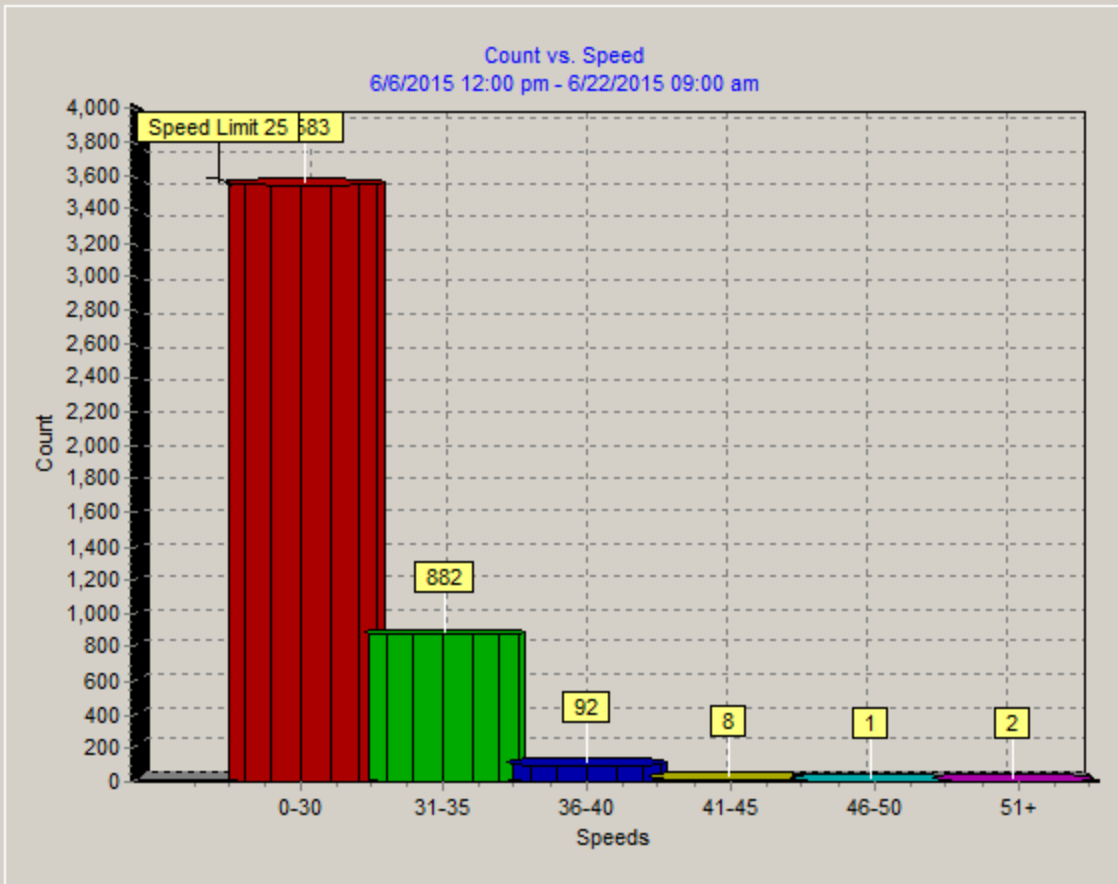

50th Percentile: 27 mph

85th Percentile: 32 mph

Number Above Speed Limit: 2910

Total Number of Vehicles: 4568

Comments:

EB Huess Av at Northland St

Date: 6/24/2015 11:22:00 am

Start Date: 6/6/2015 12:00 pm

End Date: 6/22/2015 09:00 am

Time Interval: 60 minutes

Speed Interval: 5 mph

Posted Speed Limit: 25 mph

Average Speed: 26 mph

Highest Speed: 63 mph

50th Percentile: 27 mph

85th Percentile: 32 mph

Number Above Speed Limit: 2910

Total Number of Vehicles: 4568

Comments:

EB Hueess Av at Northland St

Date: 6/24/2015 11:23:20 am

Start Date: 6/6/2015 12:00 pm

End Date: 6/22/2015 09:00 am

Time Interval: 60 minutes

Speed Interval: 5 mph

Posted Speed Limit: 25 mph

Average Speed: 26 mph

Highest Speed: 63 mph

50th Percentile: 27 mph

85th Percentile: 32 mph

Number Above Speed Limit: 2910

Total Number of Vehicles: 4568