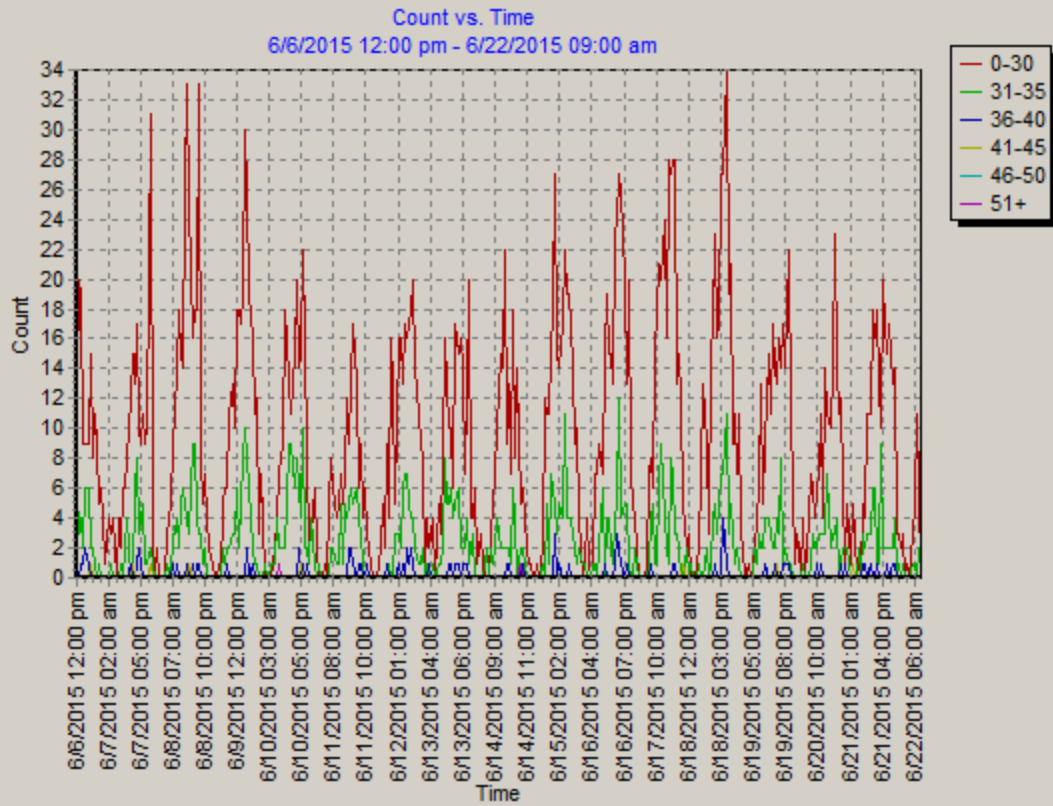

50th Percentile: 27 mph

85th Percentile: 32 mph

Number Above Speed Limit: 2910

Total Number of Vehicles: 4568

Comments:

EB Huess Av at Northland St

Date: 6/24/2015 11:22:00 am

Start Date: 6/6/2015 12:00 pm

End Date: 6/22/2015 09:00 am

Time Interval: 60 minutes

Speed Interval: 5 mph

Posted Speed Limit: 25 mph

Average Speed: 26 mph

Highest Speed: 63 mph

50th Percentile: 27 mph

85th Percentile: 32 mph

Number Above Speed Limit: 2910

Total Number of Vehicles: 4568

Comments:

EB Hueess Av at Northland St

Date: 6/24/2015 11:23:20 am

Start Date: 6/6/2015 12:00 pm

End Date: 6/22/2015 09:00 am

Time Interval: 60 minutes

Speed Interval: 5 mph

Posted Speed Limit: 25 mph

Average Speed: 26 mph

Highest Speed: 63 mph

50th Percentile: 27 mph

85th Percentile: 32 mph

Number Above Speed Limit: 2910

Total Number of Vehicles: 4568