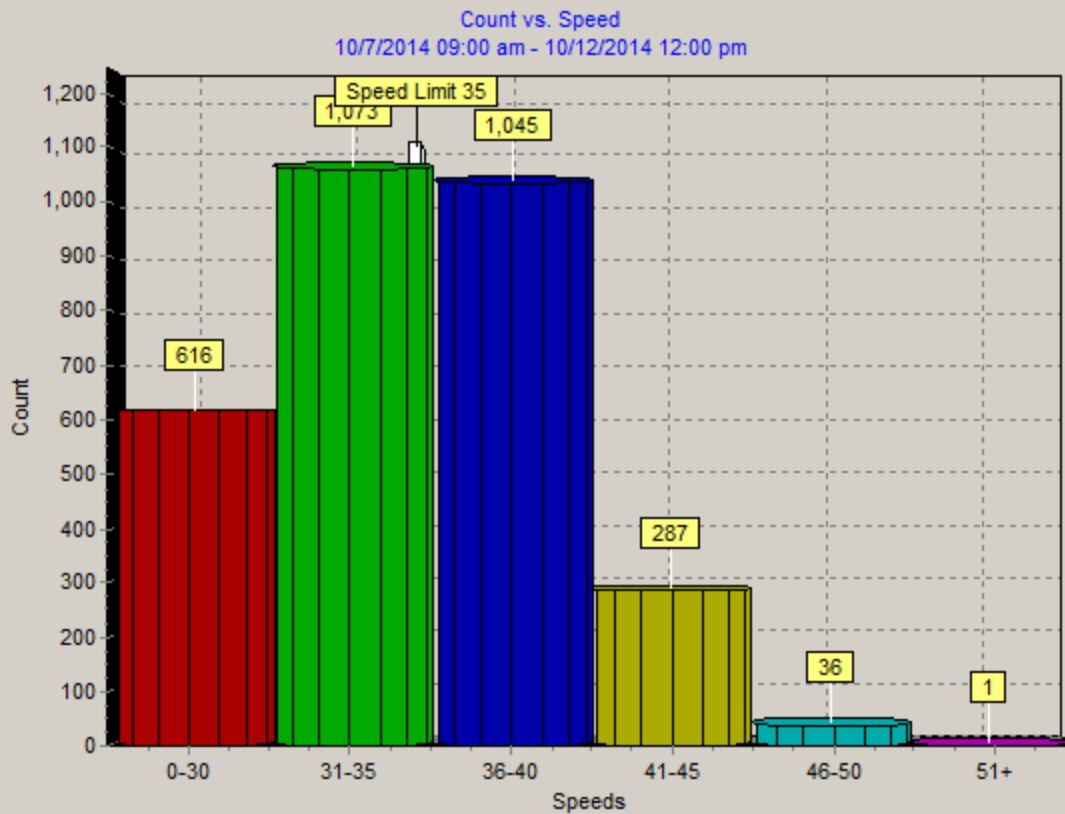

Date: 10/12/2014 02:46:51 pm  
Start Date: 10/7/2014 09:00 am  
End Date: 10/12/2014 12:00 pm

Time Interval: 60 minutes  
Speed Interval: 5 mph  
Posted Speed Limit: 35 mph  
Average Speed: 34 mph  
Highest Speed: 54 mph  
50th Percentile: 35 mph  
85th Percentile: 40 mph

Number Above Speed Limit: 1369  
Total Number of Vehicles: 3058

Comments:

EB HOWLAND AV at STANDING OAK DR 2nd

Date: 10/12/2014 02:54:28 pm

Start Date: 10/7/2014 09:00 am

End Date: 10/12/2014 12:00 pm

Time Interval: 60 minutes

Speed Interval: 5 mph

Posted Speed Limit: 35 mph

Average Speed: 34 mph

Highest Speed: 54 mph

50th Percentile: 35 mph

85th Percentile: 40 mph

Number Above Speed Limit: 1369

Total Number of Vehicles: 3058