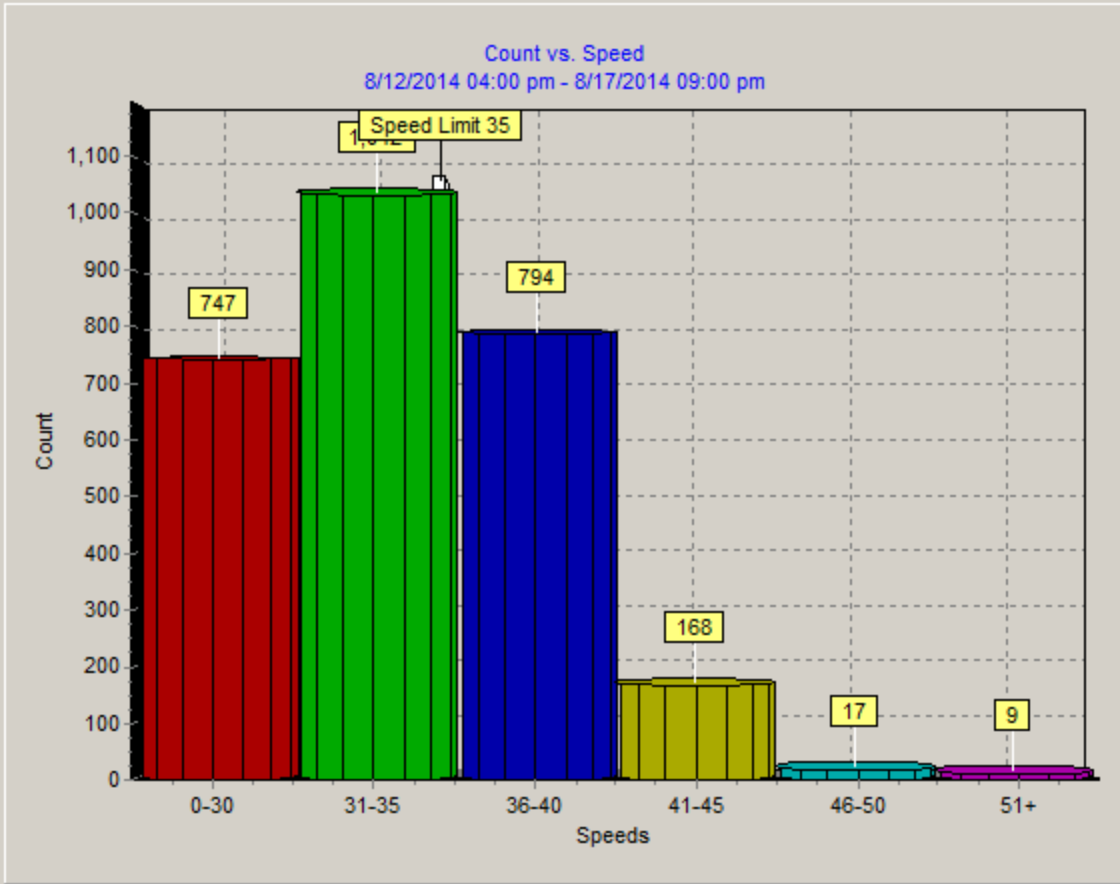

Date: 8/20/2014 12:05:45 pm

Start Date: 8/12/2014 04:00 pm

End Date: 8/17/2014 09:00 pm

Time Interval: 60 minutes

Speed Interval: 5 mph

Posted Speed Limit: 35 mph

Average Speed: 32 mph

Highest Speed: 67 mph

50th Percentile: 34 mph

85th Percentile: 38 mph

Number Above Speed Limit: 988

Total Number of Vehicles: 2777

Comments:

EB Howland Av

Date: 8/20/2014 12:05:45 pm

Start Date: 8/12/2014 04:00 pm

End Date: 8/17/2014 09:00 pm

Time Interval: 60 minutes

Speed Interval: 5 mph

Posted Speed Limit: 35 mph

Average Speed: 32 mph

Highest Speed: 67 mph

50th Percentile: 34 mph

85th Percentile: 38 mph

Number Above Speed Limit: 988

Total Number of Vehicles: 2777

Comments:

EB Howland Av