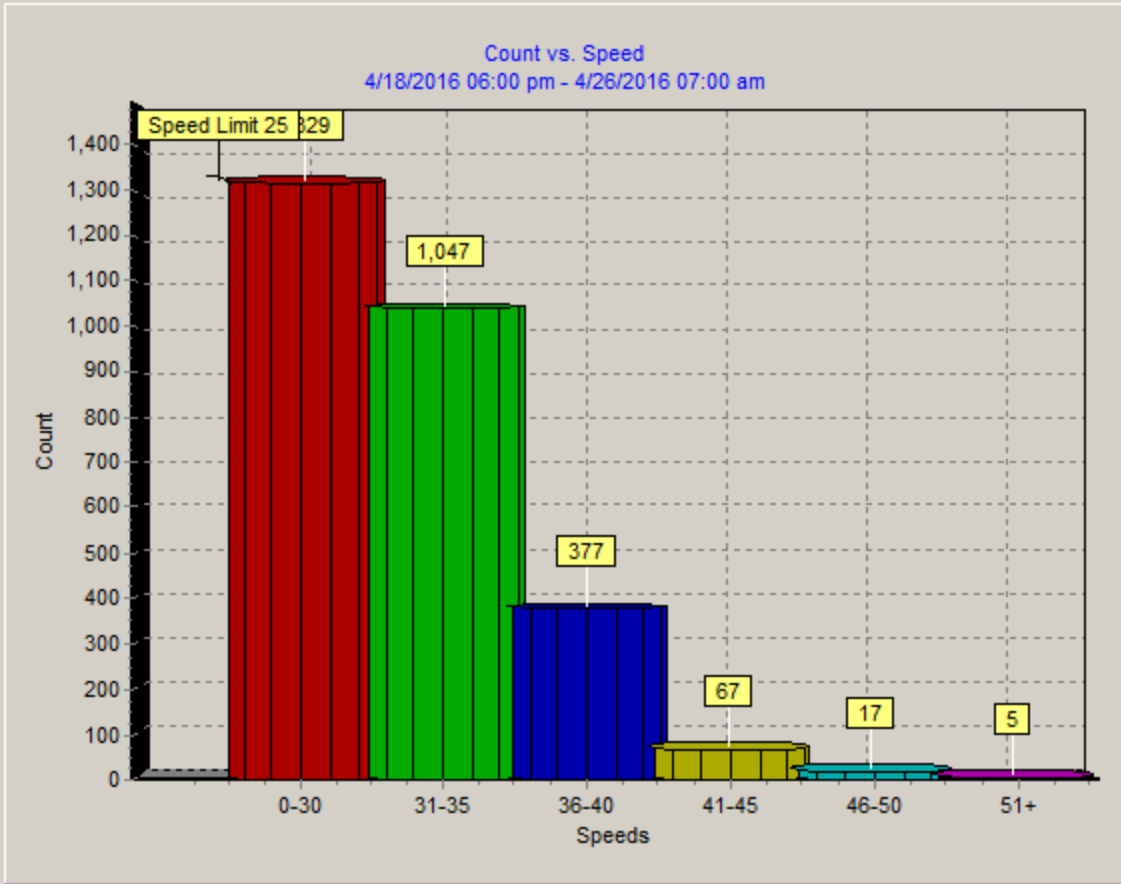

Date: 5/8/2016 03:47:39 pm

Start Date: 4/18/2016 06:00 pm

End Date: 4/26/2016 07:00 am

Time Interval: 60 minutes

Speed Interval: 5 mph

Posted Speed Limit: 25 mph

Average Speed: 31 mph

Highest Speed: 65 mph

50th Percentile: 31 mph

85th Percentile: 36 mph

Number Above Speed Limit: 2513

Total Number of Vehicles: 2842

Comments:

Date: 5/8/2016 03:52:10 pm
 Start Date: 4/18/2016 06:00 pm
 End Date: 4/26/2016 07:00 am
 Time Interval: 60 minutes
 Speed Interval: 5 mph
 Posted Speed Limit: 25 mph
 Average Speed: 31 mph
 Highest Speed: 65 mph
 50th Percentile: 31 mph
 85th Percentile: 36 mph
 Number Above Speed Limit: 2513
 Total Number of Vehicles: 2842

Comments:

EB EauClaire AV & Deer St 2016