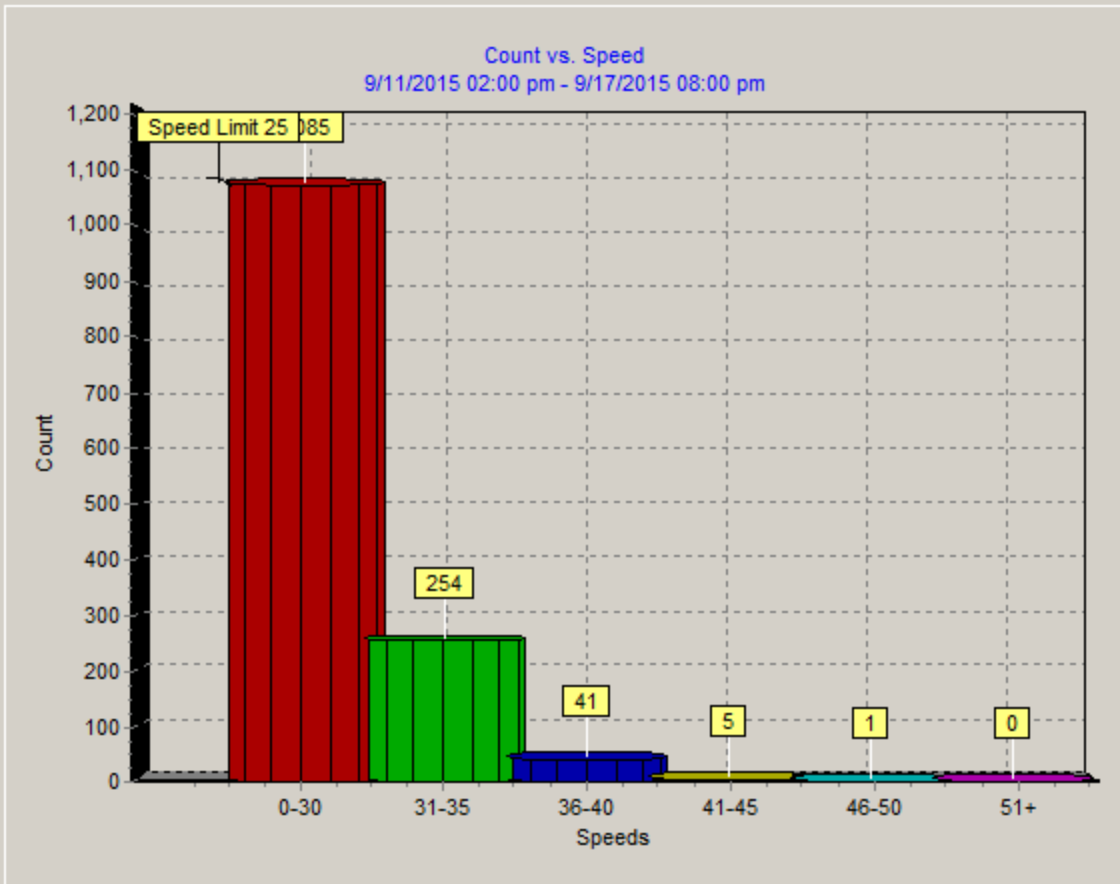

Date: 9/18/2015 11:18:04 am

Start Date: 9/11/2015 02:00 pm

End Date: 9/17/2015 08:00 pm

Time Interval: 60 minutes

Speed Interval: 5 mph

Posted Speed Limit: 25 mph

Average Speed: 25 mph

Highest Speed: 47 mph

50th Percentile: 26 mph

85th Percentile: 32 mph

Number Above Speed Limit: 712

Total Number of Vehicles: 1386

Comments:

EB Cutoff Rd

Date: 9/18/2015 11:21:27 am

Start Date: 9/11/2015 02:00 pm

End Date: 9/17/2015 08:00 pm

Time Interval: 60 minutes

Speed Interval: 5 mph

Posted Speed Limit: 25 mph

Average Speed: 25 mph

Highest Speed: 47 mph

50th Percentile: 26 mph

85th Percentile: 32 mph

Number Above Speed Limit: 712

Total Number of Vehicles: 1386

Comments:

EB Cutoff Rd