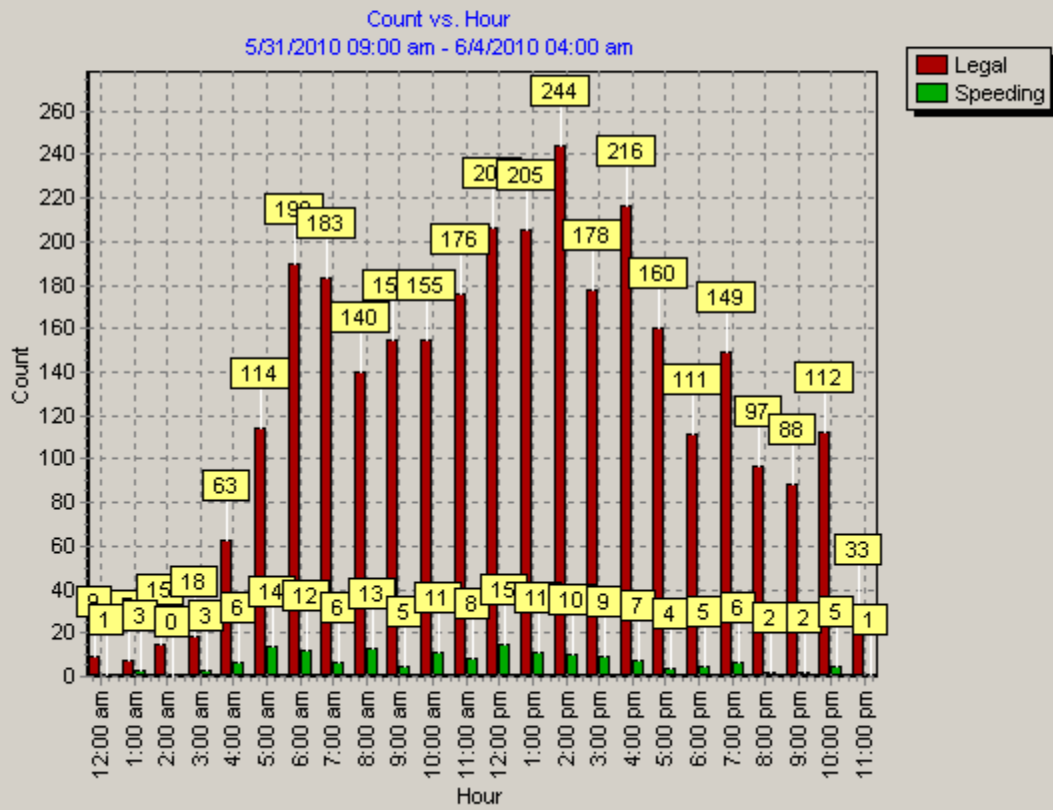

Date: 6/5/2010 11:26:59 am  
 Start Date: 5/31/2010 09:00 am  
 End Date: 6/4/2010 04:00 am

Time Interval: 60 minutes  
 Speed Interval: 5 mph  
 Posted Speed Limit: 35 mph  
 Average Speed: 27 mph  
 Highest Speed: 59 mph  
 50th Percentile: 28 mph  
 85th Percentile: 33 mph

Number Above Speed Limit: 159  
 Total Number of Vehicles: 3183

Comments:

Date: 6/5/2010 11:24:40 am  
Start Date: 5/31/2010 09:00 am  
End Date: 6/4/2010 04:00 am

Time Interval: 60 minutes  
Speed Interval: 5 mph  
Posted Speed Limit: 35 mph  
Average Speed: 27 mph  
Highest Speed: 59 mph  
50th Percentile: 28 mph  
85th Percentile: 33 mph

Number Above Speed Limit: 159  
Total Number of Vehicles: 3183

Comments: