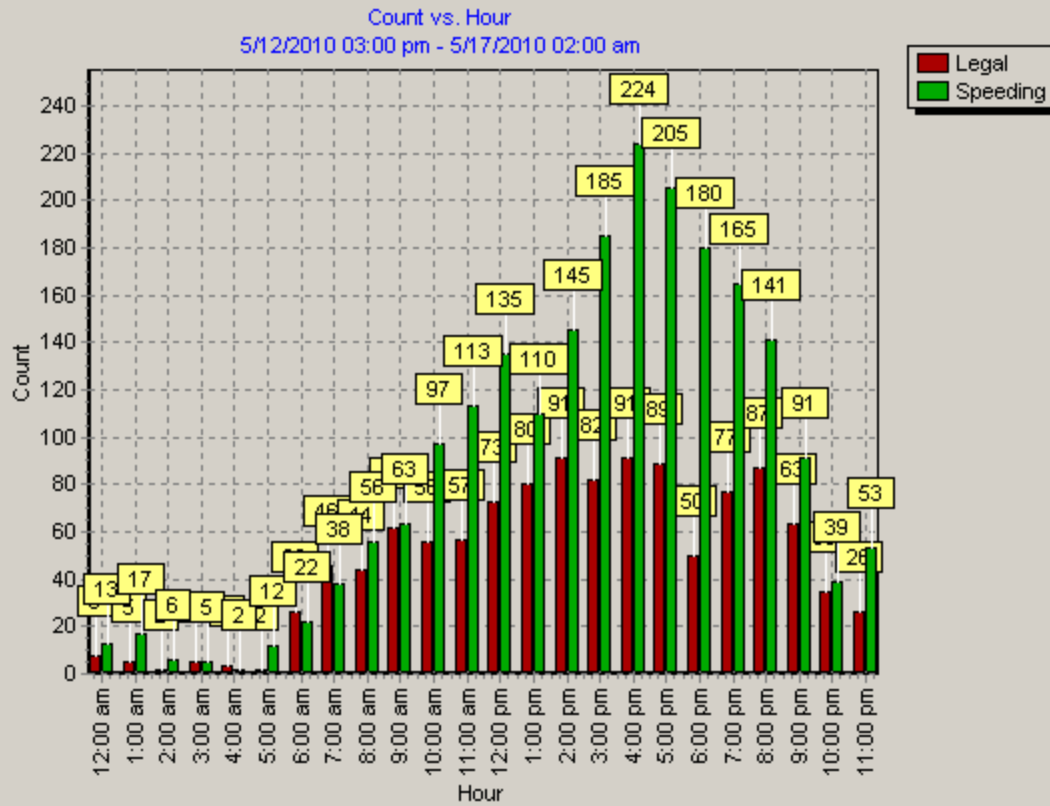

Date: 5/17/2010 03:21:31 am

Start Date: 5/12/2010 03:00 pm

End Date: 5/17/2010 02:00 am

Time Interval: 60 minutes

Speed Interval: 5 mph

Posted Speed Limit: 35 mph

Average Speed: 37 mph

Highest Speed: 79 mph

50th Percentile: 37 mph

85th Percentile: 42 mph

Number Above Speed Limit: 2117

Total Number of Vehicles: 3277

Comments:

SB Birch St at Leyburn Dr
05-12-2010 to 05-17-2010

Date: 5/17/2010 03:19:22 am

Start Date: 5/12/2010 03:00 pm

End Date: 5/17/2010 02:00 am

Time Interval: 60 minutes

Speed Interval: 5 mph

Posted Speed Limit: 35 mph

Average Speed: 37 mph

Highest Speed: 79 mph

50th Percentile: 37 mph

85th Percentile: 42 mph

Number Above Speed Limit: 2117

Total Number of Vehicles: 3277

Comments:

SB Birch St at Leyburn Dr
05-12-2010 to 05-17-2010