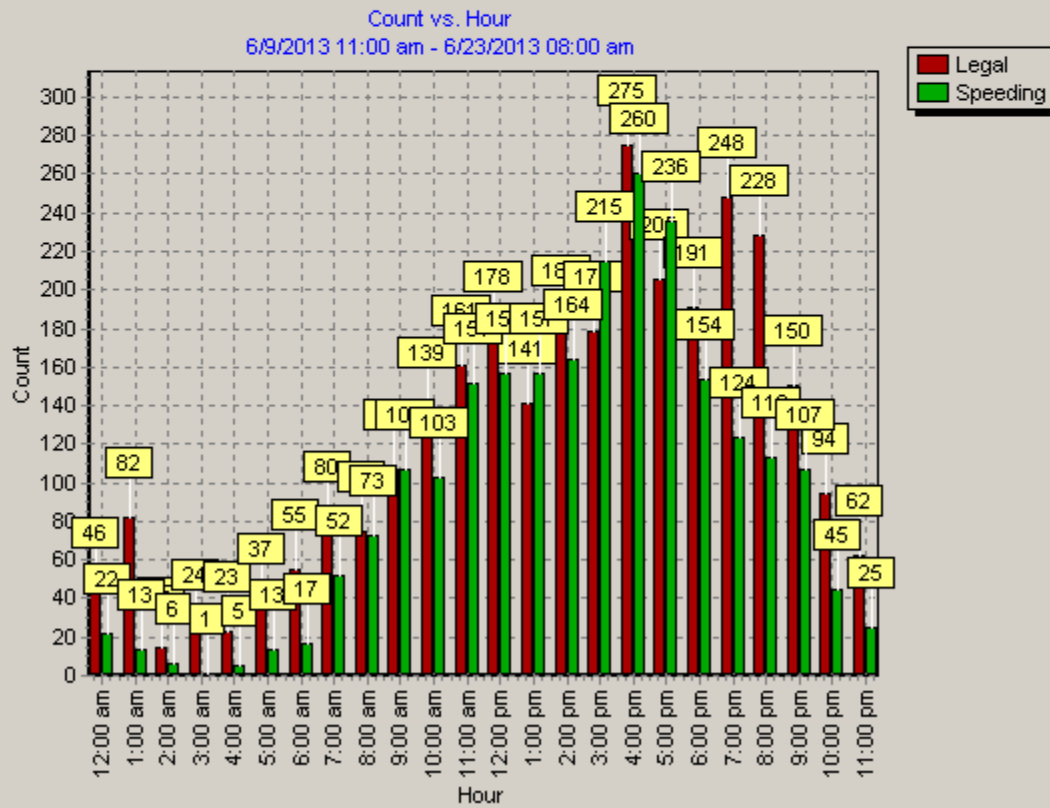

Date: 7/2/2013 07:14:30 pm

Start Date: 6/9/2013 11:00 am

End Date: 6/23/2013 08:00 am

Time Interval: 60 minutes

Speed Interval: 5 mph

Posted Speed Limit: 35 mph

Average Speed: 33 mph

Highest Speed: 67 mph

50th Percentile: 35 mph

85th Percentile: 40 mph

Number Above Speed Limit: 2320

Total Number of Vehicles: 5297

Comments:

Date: 7/2/2013 07:09:04 pm

Start Date: 6/9/2013 11:00 am

End Date: 6/23/2013 08:00 am

Time Interval: 60 minutes

Speed Interval: 5 mph

Posted Speed Limit: 35 mph

Average Speed: 33 mph

Highest Speed: 67 mph

50th Percentile: 35 mph

85th Percentile: 40 mph

Number Above Speed Limit: 2320

Total Number of Vehicles: 5297

Comments: