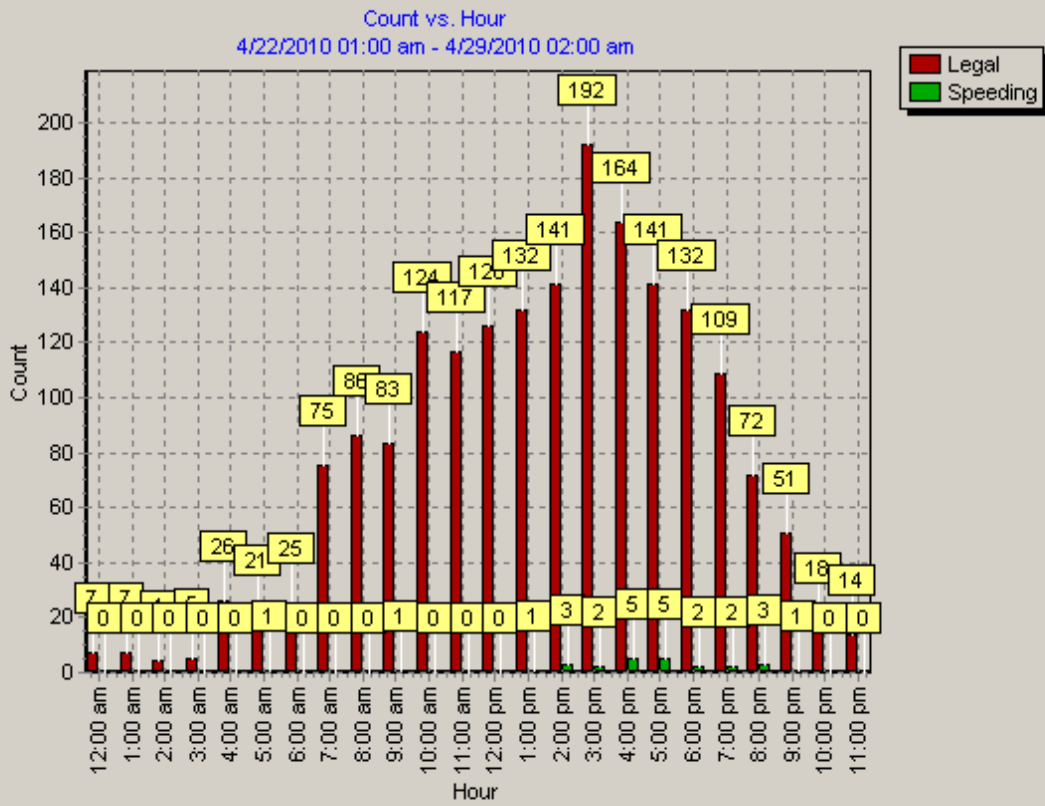

Date: 5/4/2010 06:05:59 am

Start Date: 4/22/2010 01:00 am

End Date: 4/29/2010 02:00 am

Time Interval: 60 minutes

Speed Interval: 5 mph

Posted Speed Limit: 35 mph

Average Speed: 24 mph

Highest Speed: 55 mph

50th Percentile: 25 mph

85th Percentile: 30 mph

Number Above Speed Limit: 26

Total Number of Vehicles: 1898

Comments:

Date: 5/4/2010 06:01:29 am

Start Date: 4/22/2010 01:00 am

End Date: 4/29/2010 02:00 am

Time Interval: 60 minutes

Speed Interval: 5 mph

Posted Speed Limit: 35 mph

Average Speed: 24 mph

Highest Speed: 55 mph

50th Percentile: 25 mph

85th Percentile: 30 mph

Number Above Speed Limit: 26

Total Number of Vehicles: 1898

Comments: