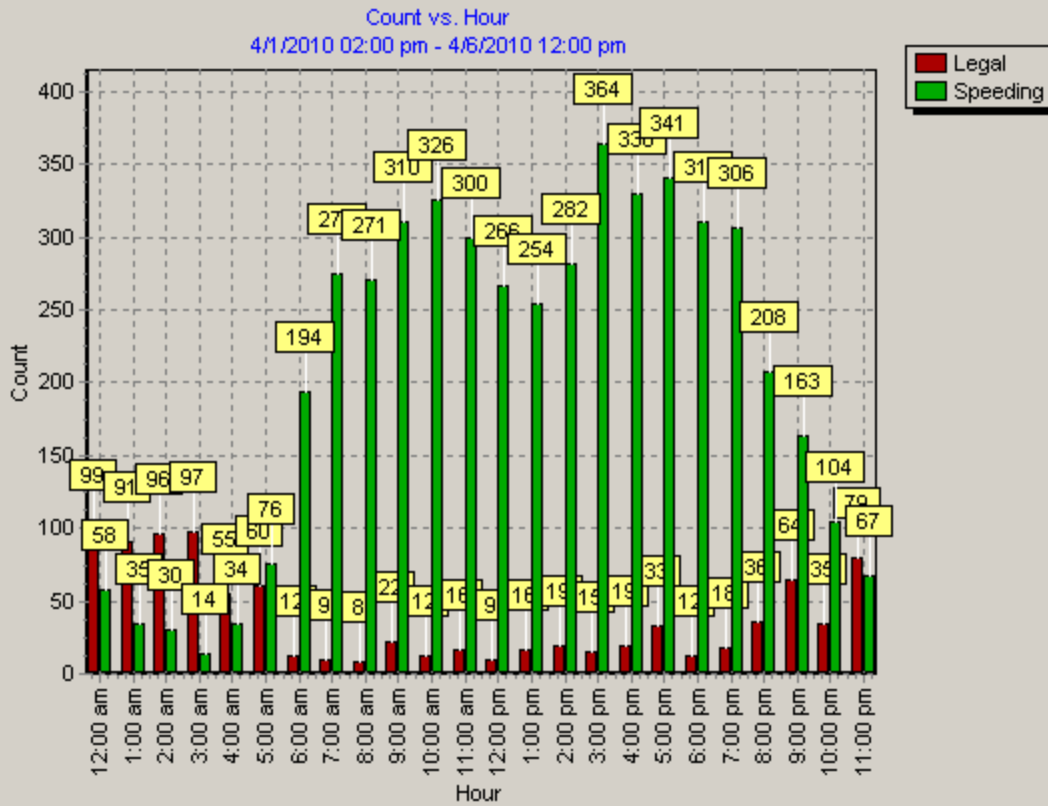

Date: 4/6/2010 03:08:20 pm

Start Date: 4/1/2010 02:00 pm

End Date: 4/6/2010 12:00 pm

Time Interval: 60 minutes

Speed Interval: 5 mph

Posted Speed Limit: 25 mph

Average Speed: 30 mph

Highest Speed: 54 mph

50th Percentile: 31 mph

85th Percentile: 36 mph

Number Above Speed Limit: 4919

Total Number of Vehicles: 5851

Comments:

Date: 4/6/2010 03:03:50 pm

Start Date: 4/1/2010 02:00 pm

End Date: 4/6/2010 12:00 pm

Time Interval: 60 minutes

Speed Interval: 5 mph

Posted Speed Limit: 25 mph

Average Speed: 30 mph

Highest Speed: 54 mph

50th Percentile: 31 mph

85th Percentile: 36 mph

Number Above Speed Limit: 4919

Total Number of Vehicles: 5851

Comments: